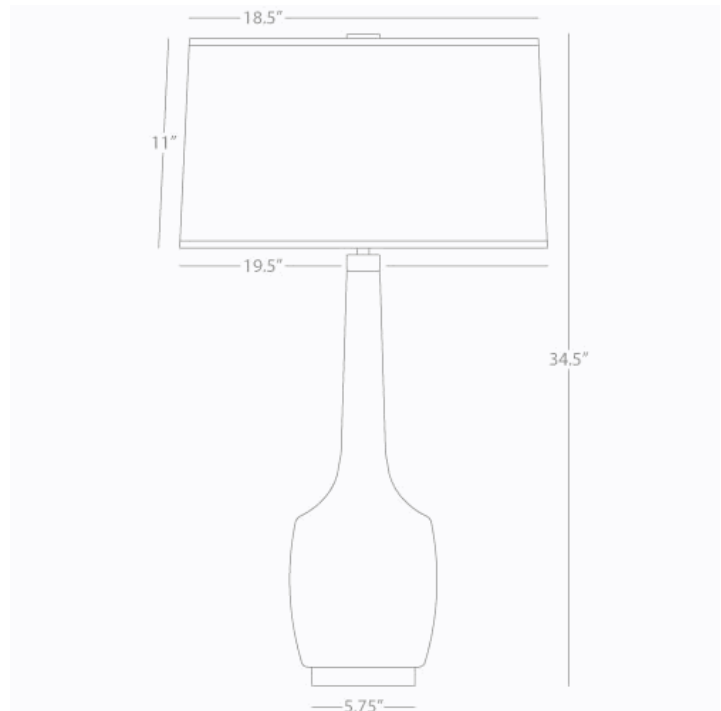

DELILAH

LY701

Table Lamp

1-150W Max.

Bulb Type: A

Switch: Hi-Lo Dimming

Antique Brass Finish

Lily Glazed Ceramic

Oyster Linen Shade w/ Self-Fabric

Top and Bottom Diffuser

See Audrey/ Delilah Table for Color Options

*** Ships Within 5 Business Days**

*** Made In The USA**