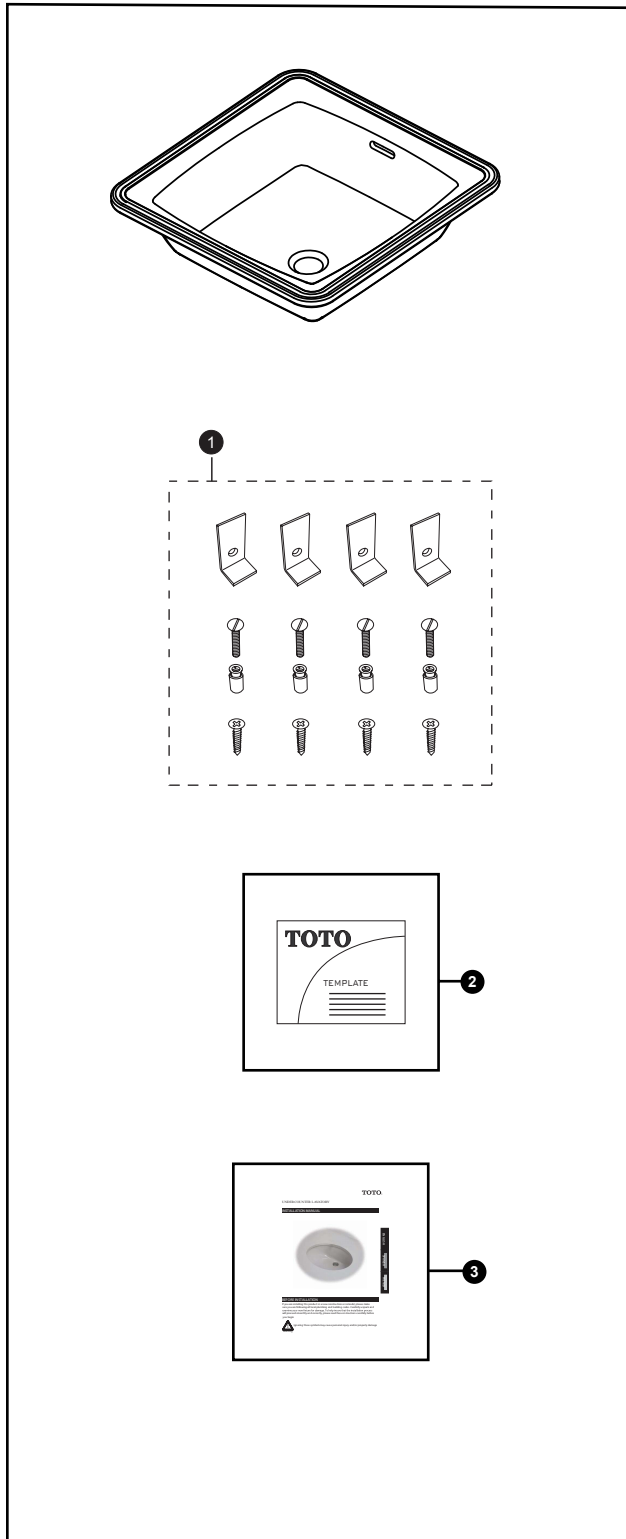

Connelly® Undercounter Lavatory

No.	Part Number	Description	Qty
1	THU077	Mounting Hardware- Under Counter	1
2	0GU175	Mounting Template	1
3	0GU035-3	Installation Instructions - Under Counter	1

Product Number Explanations

Under Counter Lavatory

(LT) Lavatory
 (491) Model
 (G) SanaGloss (#01, #03, #11, #12 colors only)

Colors

(#01) Cotton White
 (#03) Bone
 (#11) Colonial White
 (#12) Sedona Beige
 (#51) Ebony