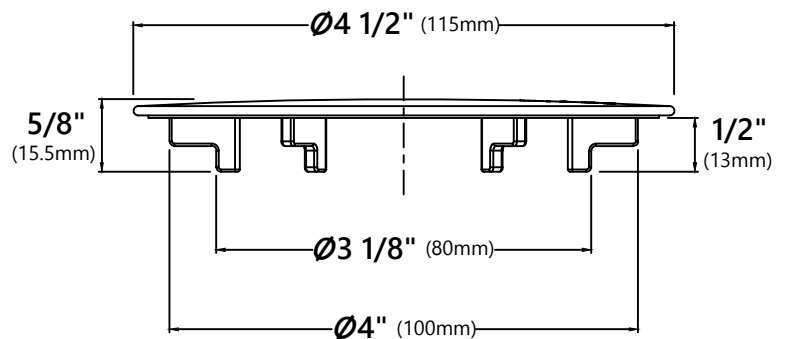

Warranty

Kraus Limited Lifetime Warranty

see website for details www.kraususa.com