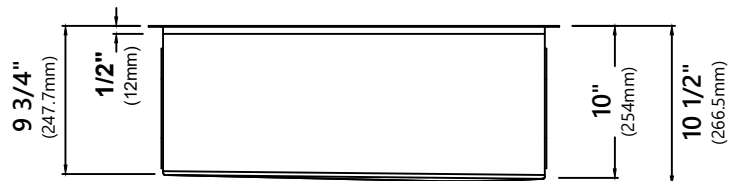

KWU110-27

27 Inch Undermount Workstation Single Bowl Stainless Steel Kitchen Sink

Kräus®

SPECIFICATION SHEET

Sink Dimensions

Overall Dimensions: 27" x 19"

Bowl Dimensions: 25" x 16"

Sink Depth: 10"

Features

- 16 Gauge Stainless Steel Construction
- Undermount Single Bowl Sink
- Required Minimum Cabinet Size: 30" Left to Right, 24" Front to Back
- Rear Off-Set Drain
- 3 1/2" Drain Opening
- NoiseDefend Undercoating and Sound Dampening Pads

Accessories Included

- Strainer ST-1
- Cover Cap STC-2
- Bottom Grid KBG-UN1-27
- Rolling Mat KRM-11BL
- Cutting board KCB-WS103BB
- Cut-Out Template
- Mounting Hardware

CODES/STANDARDS:

Product Certification

cUPC (ASME A112.19.3/CSA B45.4)

NOTE: It is not recommended to install this sink with a negative reveal. Doing so will prohibit the use of any workstation accessories as they will not fit.

Warranty

Kraus Limited Lifetime Warranty

see website for details www.kraususa.com