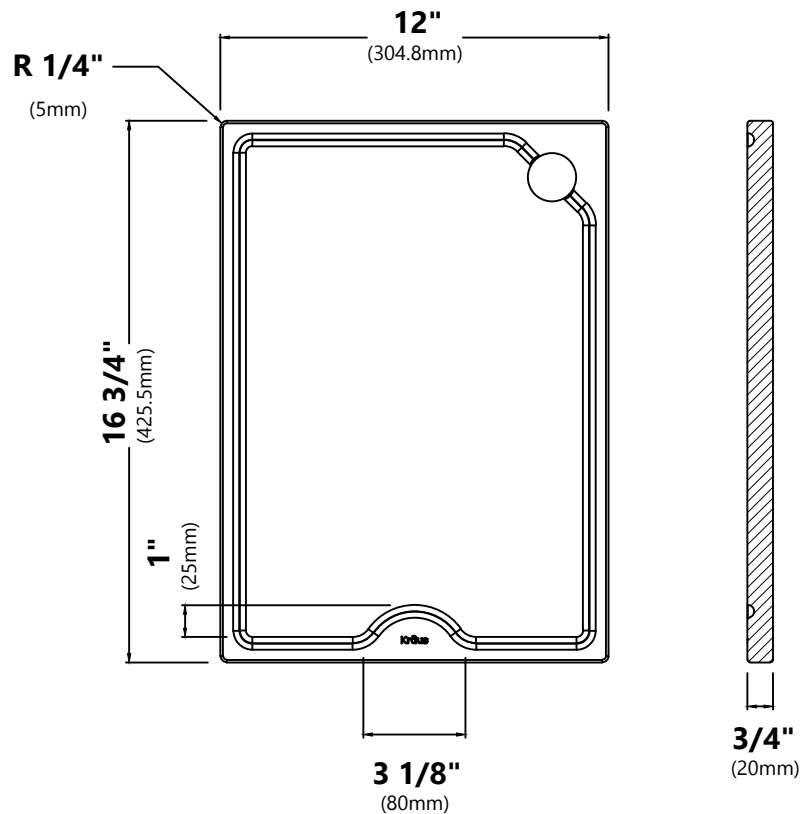

Warranty

Kraus One Year Limited Warranty

see website for details www.kraususa.com