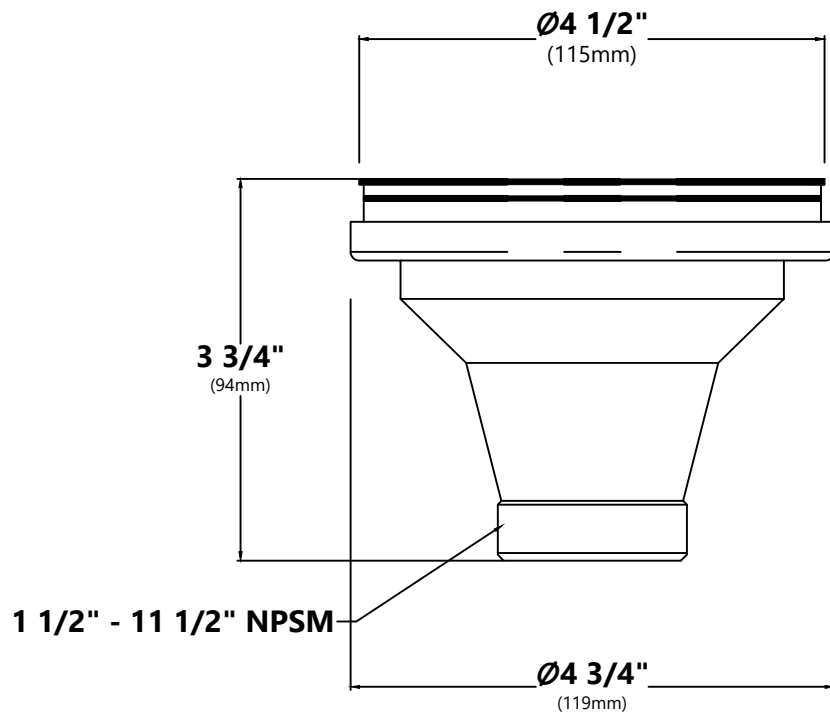

Warranty

Kraus Limited Lifetime Warranty

see website for details www.kraususa.com