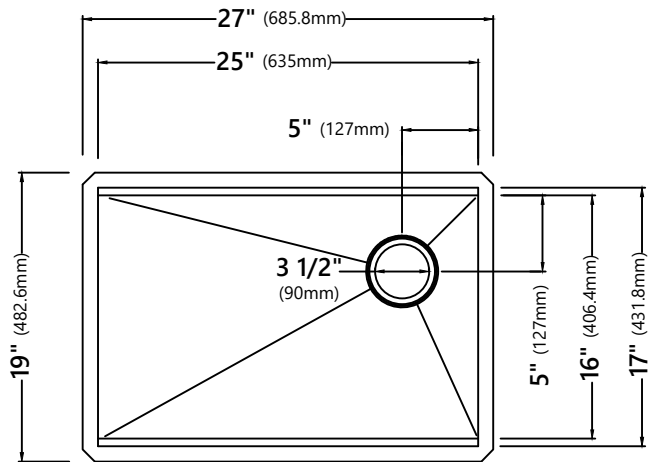

KWU110-27

27 Inch Undermount Workstation Single Bowl Stainless Steel Kitchen Sink

Kräus®

SPECIFICATION SHEET

Sink Dimensions

Overall Dimensions: 27" x 19"

Bowl Dimensions: 25" x 16"

Sink Depth: 10"

Features

- 16 Gauge Stainless Steel Construction
- Undermount Single Bowl Sink
- Required Minimum Cabinet Size: 30" Left to Right, 24" Front to Back
- Rear Off-Set Drain
- 3 1/2" Drain Opening
- NoiseDefend Undercoating and Sound Dampening Pads

Accessories Included

- Strainer ST-1
- Cover Cap STC-2
- Bottom Grid KBG-UN1-27
- Rolling Mat KRM-11BL
- Cutting board KCB-WS103BB
- Cut-Out Template
- Mounting Hardware

CODES/STANDARDS:

Product Certification

cUPC (ASME A112.19.3/CSA B45.4)

NOTE: It is not recommended to install this sink with a negative reveal. Doing so will prohibit the use of any workstation accessories as they will not fit.

Warranty

Kraus Limited Lifetime Warranty

see website for details www.kraususa.com