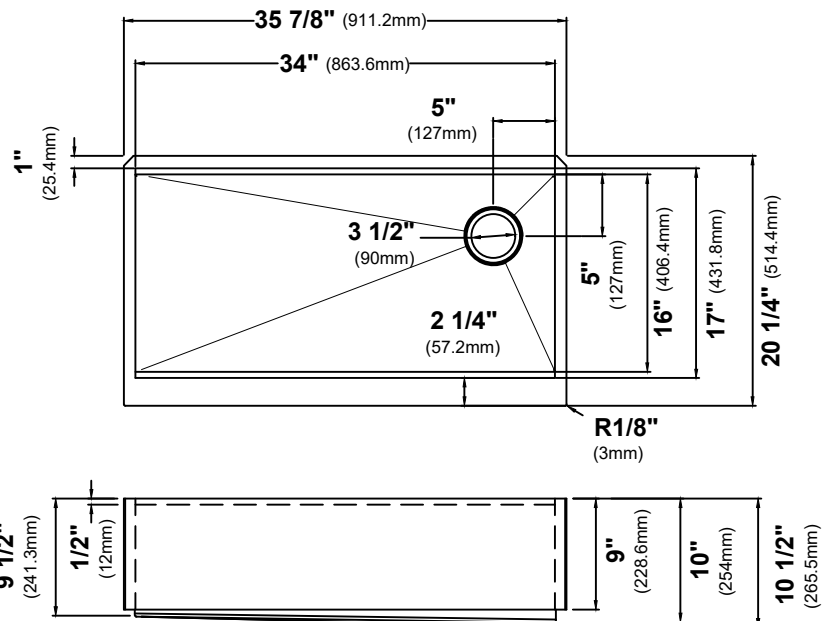

KWF410-36

36 Inch Farmhouse Workstation Single Bowl Stainless Steel Kitchen Sink

Kräus®

SPECIFICATION SHEET

Sink Dimensions

Overall Dimensions: 35 7/8" x 20 1/4"

Bowl Dimensions: 34" x 16"

Sink Depth: 10"

Features

- 16 Gauge Stainless Steel Construction
- Farmhouse Single Bowl Sink
- Required Minimum Cabinet Size: 39" Left to Right, 24" Front to Back
- Rear Off-Set Drain
- 3 1/2" Drain Opening
- NoiseDefend Undercoating and Sound Dampening Pads

Accessories Included

- Strainer ST-1
- Cover Cap STC-2
- Bottom Grid KBG-UN1-36
- Rolling Mat KRM-11BL
- Cutting Board KCB-WS103BB
- Cut-Out Template
- Mounting Hardware

CODES/STANDARDS:

Product Certification

cUPC (ASME A112.19.3/CSA B45.4)

NOTE: It is not recommended to install this sink with a negative reveal. Doing so will prohibit the use of any workstation accessories as they will not fit.

Warranty

Kraus Limited Lifetime Warranty

see website for details www.kraususa.com

Kraus USA Customer Service

1.800.775.0703 | customerservice@kraususa.com

REV. January 26, 2021