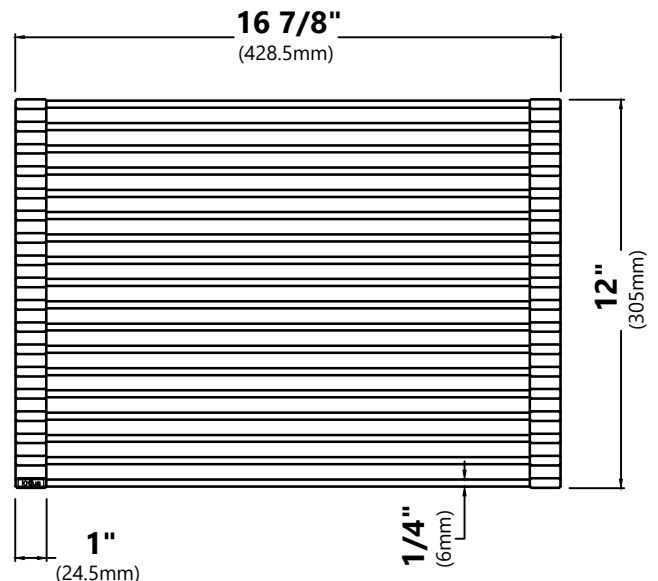

KRM-11

Multipurpose Roll-Up Dish Drying Rack

Rolling Mat Dimensions

Overall Dimensions: 16 7/8" x 12" x 3/8"

Features

- Roll-up over-the-sink drying rack
- Stainless steel construction with non-slip silicone coating
- Rolls up into a compact cylinder for storage
- Dishwasher safe
- Heat-safe up to 400° F
- Holds up to 100 lbs
- BPA-free and FDA-approved
- For Use with KFR4-33, KGF1-30, KGF1-33, KGF2-30, KGF2-33, KWF210-30, KWF210-33, KWF210-36, KWF410-30, KWF410-33, KWF410-36, KWT310-30, KWT310-33, KWT311-25, KWU110-27, KWU110-30, KWU110-32, KWU111-17, KWU111-23, KWU112-33, KWU120-45 and KWU210-57 kitchen sinks

Available Colors

- Black
- Brown
- Dark Blue
- Dark Grey
- Light Grey
- Aqua
- Green
- Red
- Yellow

Warranty

Kraus One Year Limited Warranty
see website for details www.kraususa.com