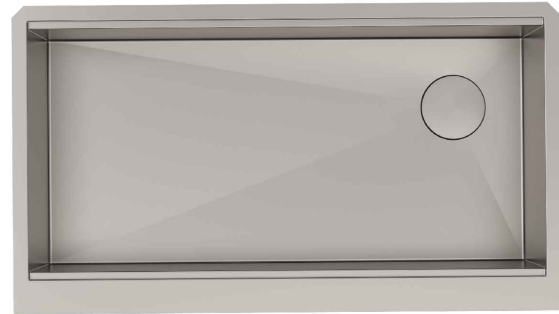

KWF410-36

36 Inch Farmhouse Workstation Single Bowl Stainless Steel Kitchen Sink

Kräus®

SPECIFICATION SHEET

Sink Dimensions

Overall Dimensions: 35 7/8" x 20 1/4"

Bowl Dimensions: 34" x 16"

Sink Depth: 10"

Features

- 16 Gauge Stainless Steel Construction
- Farmhouse Single Bowl Sink
- Required Minimum Cabinet Size: 39" Left to Right, 24" Front to Back
- Rear Off-Set Drain
- 3 1/2" Drain Opening
- NoiseDefend Undercoating and Sound Dampening Pads

Accessories Included

- Strainer ST-1
- Cover Cap STC-2
- Bottom Grid KBG-UN1-36
- Rolling Mat KRM-11BL
- Cutting Board KCB-WS103BB
- Cut-Out Template
- Mounting Hardware

CODES/STANDARDS:

Product Certification

cUPC (ASME A112.19.3/CSA B45.4)

NOTE: It is not recommended to install this sink with a negative reveal. Doing so will prohibit the use of any workstation accessories as they will not fit.

Warranty

Kraus Limited Lifetime Warranty

see website for details www.kraususa.com

Kraus USA Customer Service

1.800.775.0703 | customerservice@kraususa.com

REV. January 26, 2021