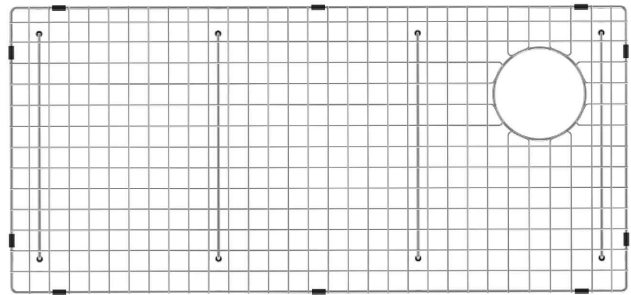

KBG-UN1-36

Stainless Steel Kitchen Sink Bottom Grid

Grid Dimensions

Overall Dimensions: 33 5/8" x 15 5/8" x 7/8"

Features

- Commercial grade stainless steel construction
- For Use with the KWF210-36 and KWF410-36 kitchen sinks
- Protects bottom of sink from daily wear and tear
- Rubber feet provide additional protection