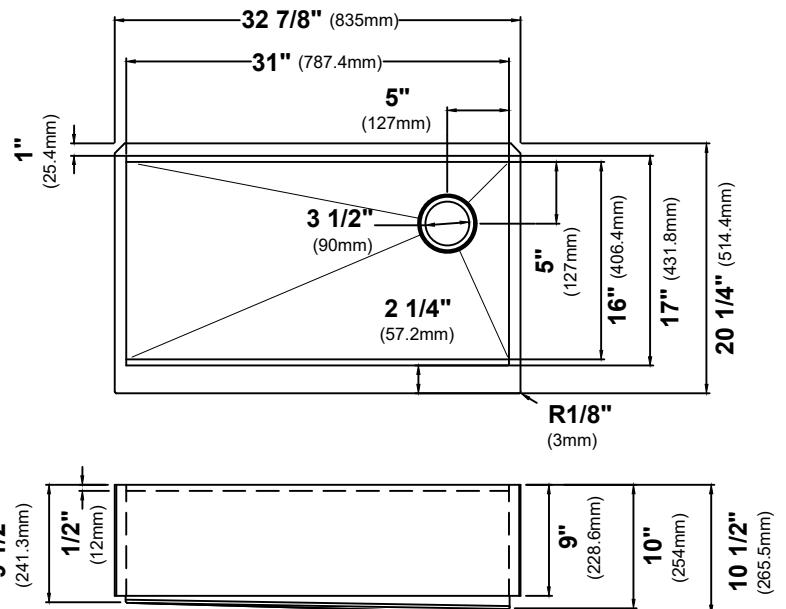

KWF410-33

33 Inch Farmhouse Workstation Single Bowl Stainless Steel Kitchen Sink

Kräus®

SPECIFICATION SHEET

Sink Dimensions

Overall Dimensions: 32 7/8" x 20 1/4"

Bowl Dimensions: 31" x 16"

Sink Depth: 10"

Features

- 16 Gauge Stainless Steel Construction
- Farmhouse Single Bowl Sink
- Required Minimum Cabinet Size: 36" Left to Right, 24" Front to Back
- Rear Off-Set Drain
- 3 1/2" Drain Opening
- NoiseDefend Undercoating and Sound Dampening Pads

Accessories Included

- Strainer ST-1
- Cover Cap STC-2
- Bottom Grid KBG-UN1-33
- Rolling Mat KRM-11BL
- Cutting Board KCB-WS103BB
- Cut-Out Template
- Mounting Hardware

CODES/STANDARDS:

Product Certification

cUPC (ASME A112.19.3/CSA B45.4)

NOTE: It is not recommended to install this sink with a negative reveal. Doing so will prohibit the use of any workstation accessories as they will not fit.

Warranty

Kraus Limited Lifetime Warranty

see website for details www.kraususa.com