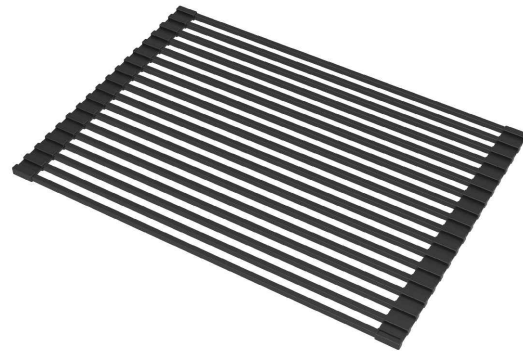

KRM-11

Multipurpose Roll-Up Dish Drying Rack

Rolling Mat Dimensions

Overall Dimensions: 16 7/8" x 12" x 3/8"

Features

- Roll-up over-the-sink drying rack
- Stainless steel construction with non-slip silicone coating
- Rolls up into a compact cylinder for storage
- Dishwasher safe
- Heat-safe up to 400° F
- Holds up to 100 lbs
- BPA-free and FDA-approved
- For Use with KFR4-33, KGF1-30, KGF1-33, KGF2-30, KGF2-33, KWF210-30, KWF210-33, KWF210-36, KWF410-30, KWF410-33, KWF410-36, KWT310-30, KWT310-33, KWT311-25, KWU110-27, KWU110-30, KWU110-32, KWU111-17, KWU111-23, KWU112-33, KWU120-45 and KWU210-57 kitchen sinks

Available Colors

- Black
- Brown
- Dark Blue
- Dark Grey
- Light Grey
- Aqua
- Green
- Red
- Yellow

Warranty

Kraus One Year Limited Warranty
see website for details www.kraususa.com