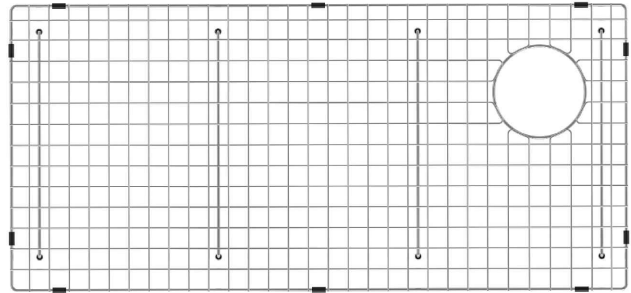

KBG-UN1-36

Stainless Steel Kitchen Sink Bottom Grid

Grid Dimensions

Overall Dimensions: 33 5/8" x 15 5/8" x 7/8"

Features

- Commercial grade stainless steel construction
- For Use with the KWF210-36 and KWF410-36 kitchen sinks
- Protects bottom of sink from daily wear and tear
- Rubber feet provide additional protection