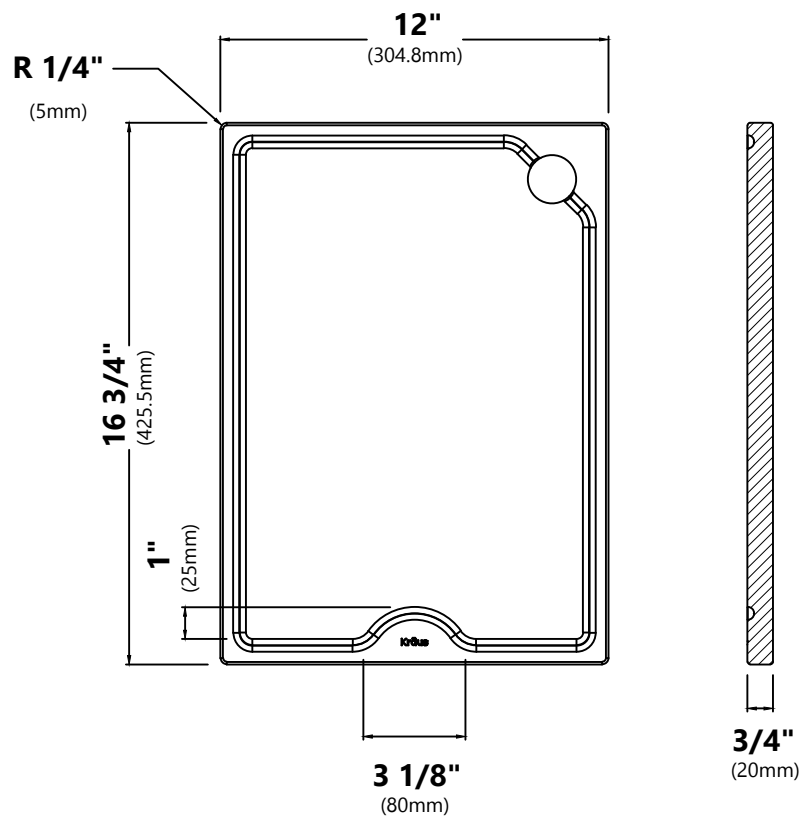

Warranty

Kraus One Year Limited Warranty
see website for details www.kraususa.com