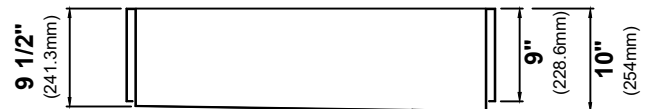

KWF210-36

36 Inch Farmhouse Workstation Single Bowl Stainless Steel Kitchen Sink

Kräus®

SPECIFICATION SHEET

Sink Dimensions

Overall Dimensions: 35 7/8" x 20 1/4"

Bowl Dimensions: 34" x 16"

Sink Depth: 10"

Features

- 16 Gauge Stainless Steel Construction
- Farmhouse Single Bowl Sink
- Required Minimum Cabinet Size: 39" Left to Right, 24" Front to Back
- Rear Off-Set Drain
- 3 1/2" Drain Opening
- NoiseDefend Undercoating and Sound Dampening Pads

Accessories Included

- Strainer ST-1
- Cover Cap STC-2
- Bottom Grid KBG-UN1-36
- Rolling Mat KRM-11BL
- Cutting Board KCB-WS103BB
- Cut-Out Template
- Mounting Hardware

CODES/STANDARDS:

Product Certification

cUPC (ASME A112.19.3/CSA B45.4)

NOTE: It is not recommended to install this sink with a negative reveal. Doing so will prohibit the use of any workstation accessories as they will not fit.

Warranty

Kraus Limited Lifetime Warranty

see website for details www.kraususa.com

Kraus USA Customer Service

1.800.775.0703 | customerservice@kraususa.com

REV. January 26, 2021