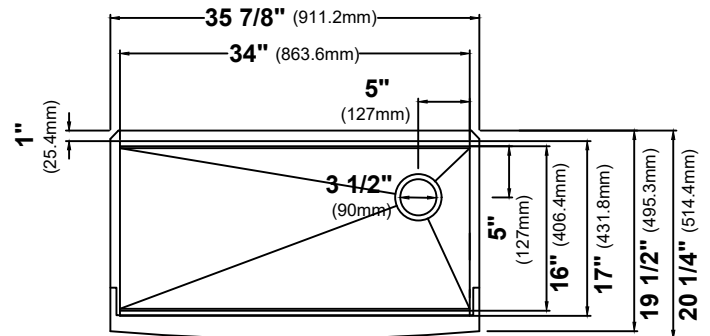

KWF210-36

36 Inch Farmhouse Workstation Single Bowl Stainless Steel Kitchen Sink

Kräus®

SPECIFICATION SHEET

Sink Dimensions

Overall Dimensions: 35 7/8" x 20 1/4"

Bowl Dimensions: 34" x 16"

Sink Depth: 10"

Features

- 16 Gauge Stainless Steel Construction
- Farmhouse Single Bowl Sink
- Required Minimum Cabinet Size: 39" Left to Right, 24" Front to Back
- Rear Off-Set Drain
- 3 1/2" Drain Opening
- NoiseDefend Undercoating and Sound Dampening Pads

Accessories Included

- Strainer ST-1
- Cover Cap STC-2
- Bottom Grid KBG-UN1-36
- Rolling Mat KRM-11BL
- Cutting Board KCB-WS103BB
- Cut-Out Template
- Mounting Hardware

CODES/STANDARDS:

Product Certification

cUPC (ASME A112.19.3/CSA B45.4)

NOTE: It is not recommended to install this sink with a negative reveal. Doing so will prohibit the use of any workstation accessories as they will not fit.

Warranty

Kraus Limited Lifetime Warranty

see website for details www.kraususa.com

Kraus USA Customer Service

1.800.775.0703 | customerservice@kraususa.com

REV. January 26, 2021