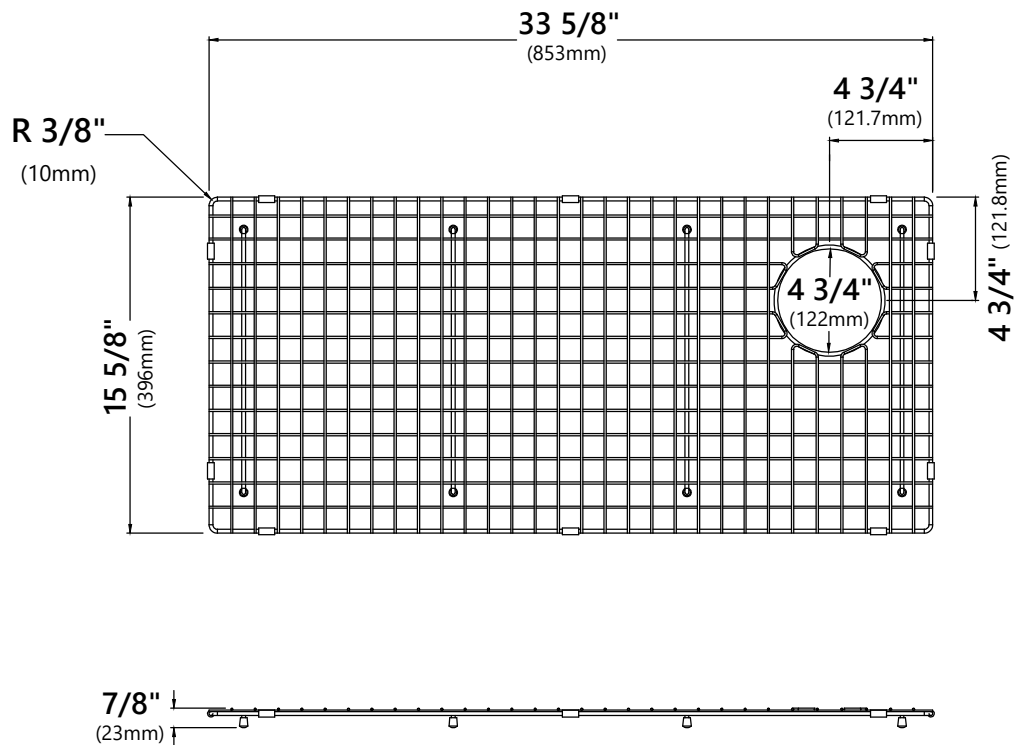

Warranty

Kraus One Year Limited Warranty

see website for details www.kraususa.com