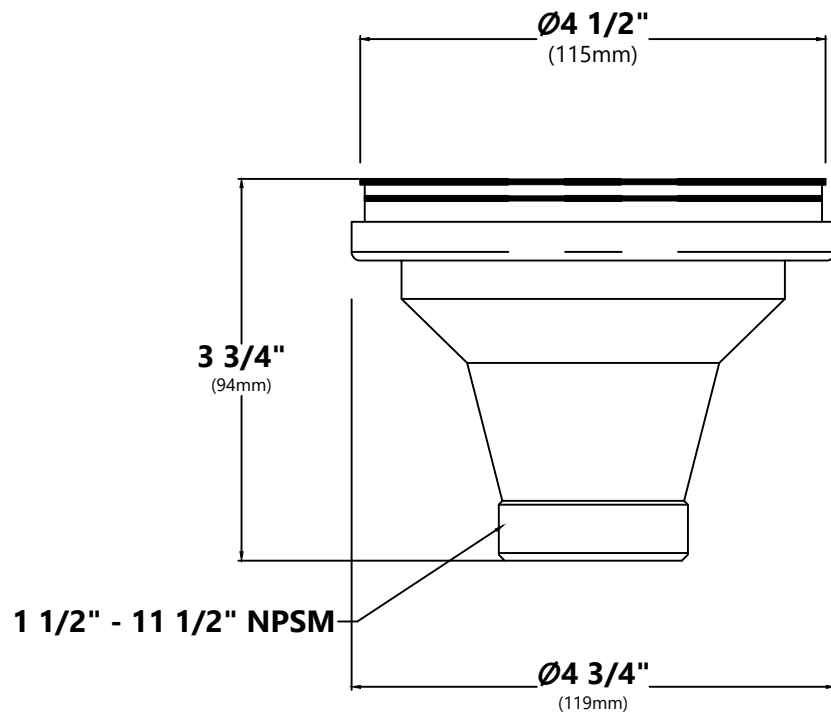

Warranty

Kraus Limited Lifetime Warranty

see website for details www.kraususa.com