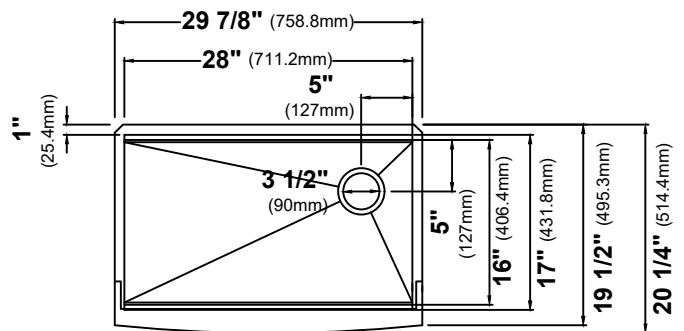

KWF210-30

30 Inch Farmhouse Workstation Single Bowl Stainless Steel Kitchen Sink

Kräus®

SPECIFICATION SHEET

Sink Dimensions

Overall Dimensions: 29 7/8" x 20 1/4"

Bowl Dimensions: 28" x 16"

Sink Depth: 10"

Features

- 16 Gauge Stainless Steel Construction
- Farmhouse Single Bowl Sink
- Required Minimum Cabinet Size: 33" Left to Right, 24" Front to Back
- Rear Off-Set Drain
- 3 1/2" Drain Opening
- NoiseDefend Undercoating and Sound Dampening Pads

Accessories Included

- Strainer ST-1
- Cover Cap STC-2
- Bottom Grid KBG-UN1-30
- Rolling Mat KRM-11BL
- Cutting Board KCB-WS103BB
- Cut-Out Template
- Mounting Hardware

CODES/STANDARDS:

Product Certification

cUPC (ASME A112.19.3/CSA B45.4)

NOTE: It is not recommended to install this sink with a negative reveal. Doing so will prohibit the use of any workstation accessories as they will not fit.

Warranty

Kraus Limited Lifetime Warranty

see website for details www.kraususa.com

Kraus USA Customer Service

1.800.775.0703 | customerservice@kraususa.com

REV. January 26, 2021