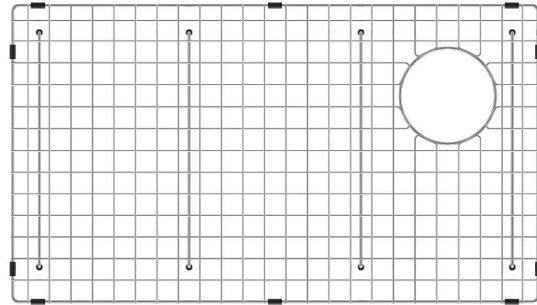

KBG-UN1-30

Stainless Steel Kitchen Sink Bottom Grid

Grid Dimensions

Overall Dimensions: 27 5/8" x 15 5/8" x 7/8"

Features

- Commercial grade stainless steel construction
- For Use with the KWU110-30, KWT310-30, KWF210-30 and KWF410-30 kitchen sinks
- Protects bottom of sink from daily wear and tear
- Rubber feet provide additional protection