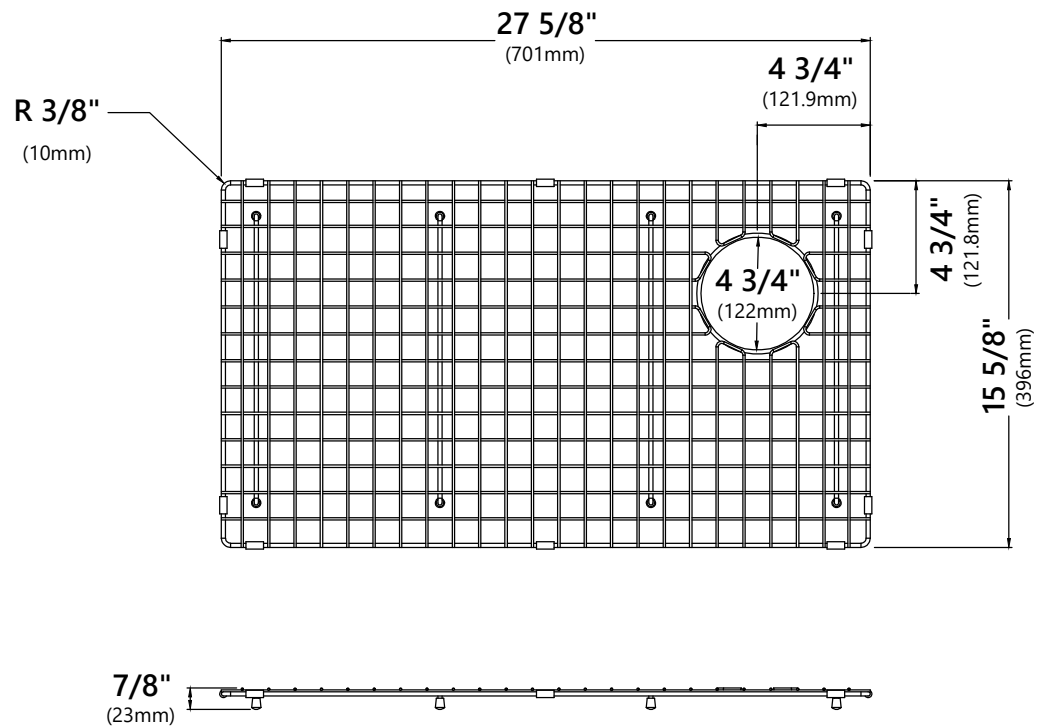

Warranty

Kraus One Year Limited Warranty

see website for details www.kraususa.com