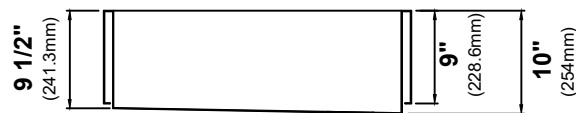

KWF210-30

30 Inch Farmhouse Workstation Single Bowl Stainless Steel Kitchen Sink

Kräus®

SPECIFICATION SHEET

Sink Dimensions

Overall Dimensions: 29 7/8" x 20 1/4"

Bowl Dimensions: 28" x 16"

Sink Depth: 10"

Features

- 16 Gauge Stainless Steel Construction
- Farmhouse Single Bowl Sink
- Required Minimum Cabinet Size: 33" Left to Right, 24" Front to Back
- Rear Off-Set Drain
- 3 1/2" Drain Opening
- NoiseDefend Undercoating and Sound Dampening Pads

Accessories Included

- Strainer ST-1
- Cover Cap STC-2
- Bottom Grid KBG-UN1-30
- Rolling Mat KRM-11BL
- Cutting Board KCB-WS103BB
- Cut-Out Template
- Mounting Hardware

CODES/STANDARDS:

Product Certification

cUPC (ASME A112.19.3/CSA B45.4)

NOTE: It is not recommended to install this sink with a negative reveal. Doing so will prohibit the use of any workstation accessories as they will not fit.

Warranty

Kraus Limited Lifetime Warranty

see website for details www.kraususa.com

Kraus USA Customer Service

1.800.775.0703 | customerservice@kraususa.com

REV. January 26, 2021