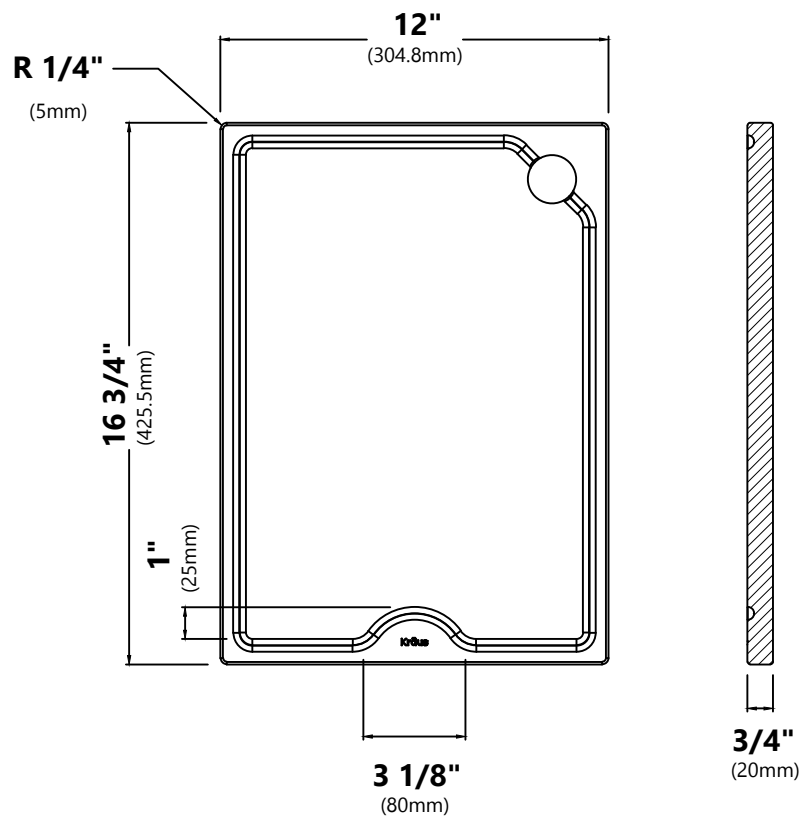

Warranty

Kraus One Year Limited Warranty

see website for details www.kraususa.com