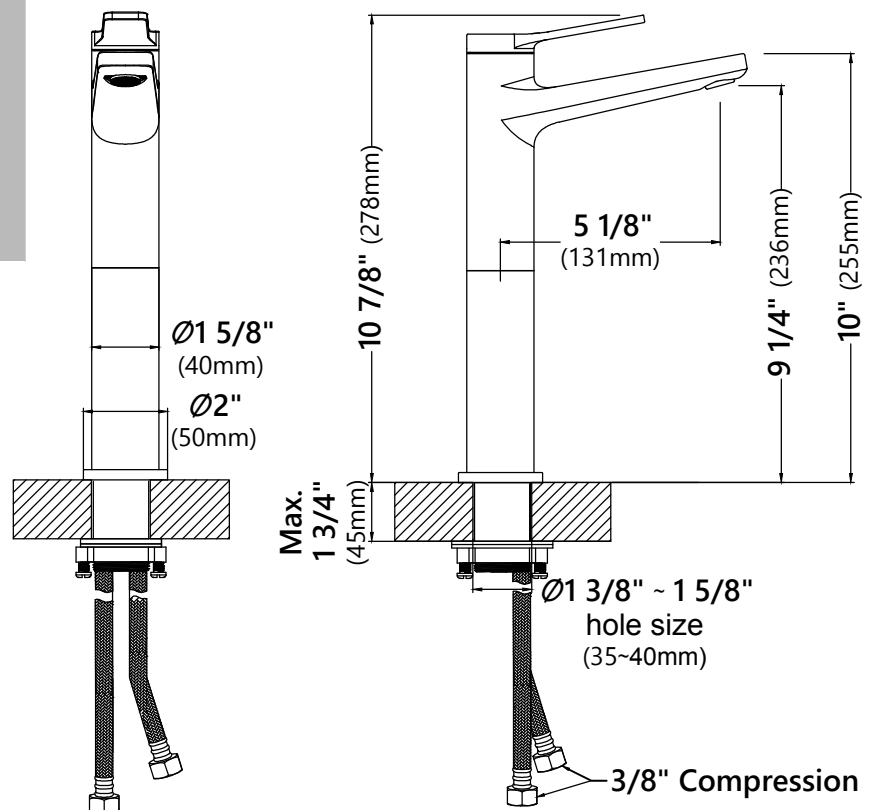

KVF-1400

Single Lever Vessel Bathroom Faucet

Faucet Dimensions

- Overall Height: 10 7/8"
- Overall Width: 2"
- Spout Height: 9 1/4"
- Spout Reach: 5 1/8"

Features

- Vessel Faucet
- Brass Body
- Lead Free Brass Waterway
- Flow Rate 1.2gpm (4.5L/min) @ 60 psi
- 25mm Ceramic Cartridge
- 22 5/8" Integrated Nylon Waterlines
- Dome Shaped Screen Washer
- Adjustable Soft Touch Silicone Aerator
- Connections 3/8"
- Max Deck Thickness: 1 1/2"
- TPI of Aerator - M24*1

Warranty

Kraus Limited Lifetime Warranty
 see website for details www.kraususa.com

PU-10

Pop Up Drain w/o Overflow

Pop Up Dimensions

Dimensions: 8 5/8" x Ø2 5/8"

Features

- Metal Construction
- Connection 1 1/4"
- Designed to Use w/ Above-Counter Vessel Sinks without overflow
- Fits Standard 1 3/4" Drain Opening