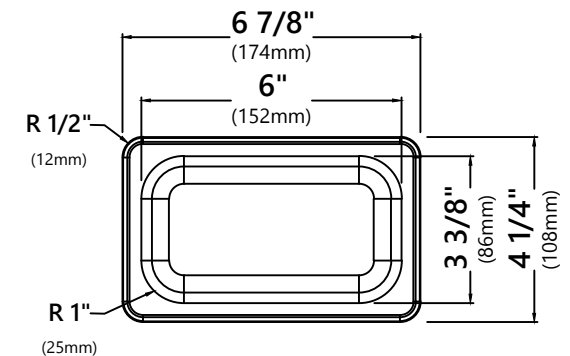

Warranty

Kraus One Year Limited Warranty

see website for details www.kraususa.com

Kraus USA Customer Service
1.800.775.0703 | customerservice@kraususa.com

REV. November 6, 2019