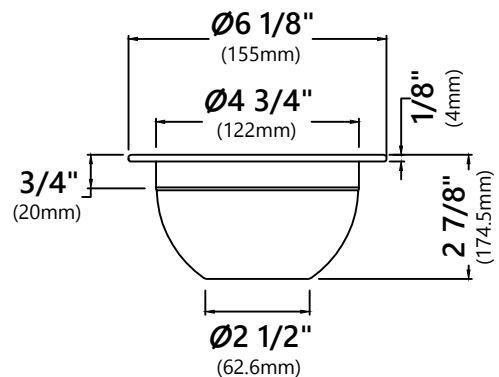

Warranty

Kraus One Year Limited Warranty

see website for details www.kraususa.com

Kraus USA Customer Service
1.800.775.0703 | customerservice@kraususa.com

REV. November 6, 2019