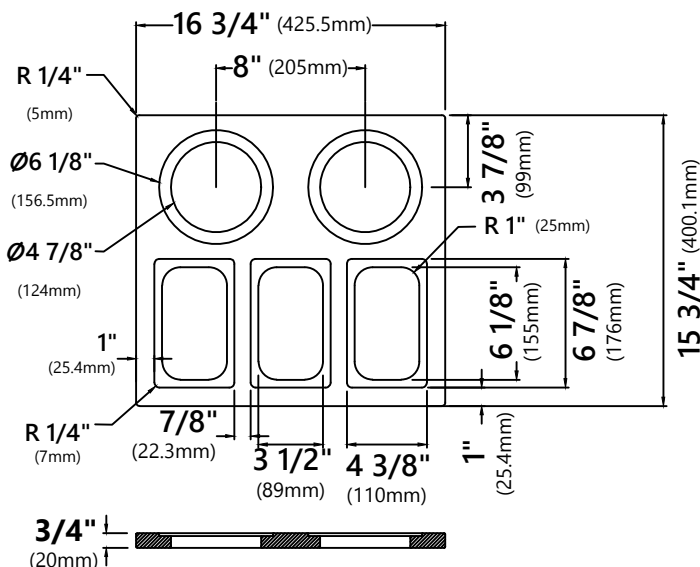

Warranty

Kraus One Year Limited Warranty

see website for details www.kraususa.com

Kraus USA Customer Service
1.800.775.0703 | customerservice@kraususa.com

REV. November 6, 2019