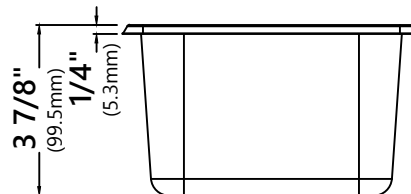

Warranty

Kraus One Year Limited Warranty

see website for details www.kraususa.com

Kraus USA Customer Service
1.800.775.0703 | customerservice@kraususa.com

REV. November 6, 2019