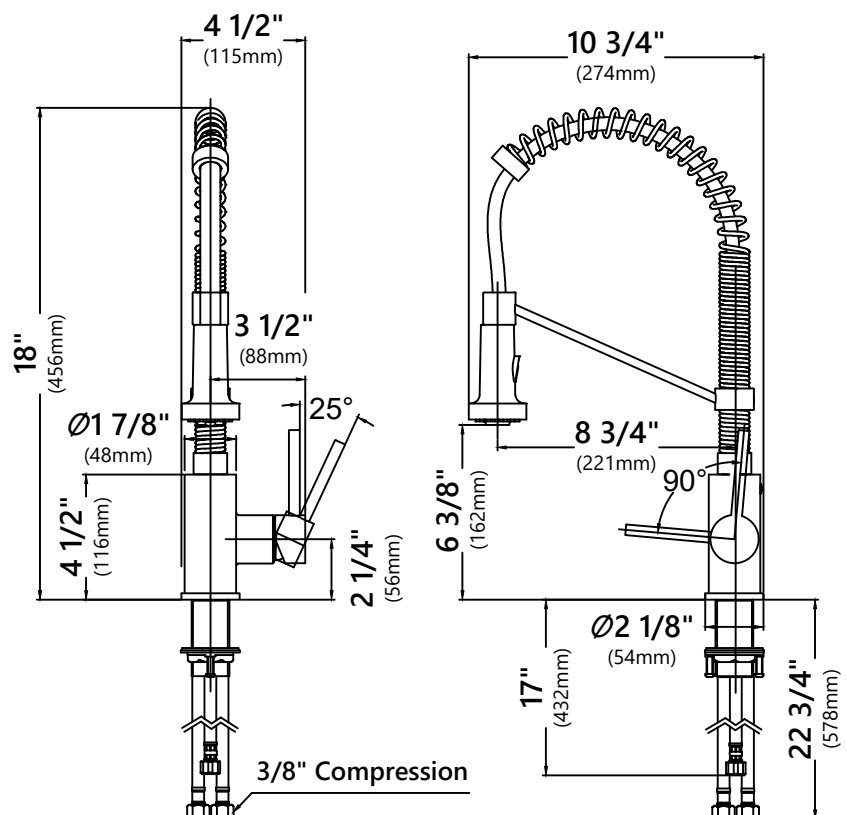

KPF-1610

Single Handle Commercial Style Pull Down Kitchen Faucet

Faucet Dimensions

Overall Height: 18"
Spout Height: 6 3/8"
Spout Reach: 8 3/4"

Features

- Commercial Style Pull Down Faucet
- Metal Body
- ABS Sprayer
- Lead Free Braided Nylon Waterway
- 180° Swivel Spout
- Flow Rate: 1.8 gpm (6.8L/min) @ 60 psi
- Dual Function Sprayhead - Spray/Stream
- Silicone Nozzles
- 35mm Ceramic Cartridge
- 26.5" Integrated Nylon Waterlines
- Dome Shaped Screen Washer
- Quick Weight
- Quick Connect Sprayer Hose
- 16" Hose Length
- Connections 3/8" Compression
- Max Deck Thickness: 1 1/2"
- TPI of aerator in the Sprayer - M24*1

Warranty

Kraus Limited Lifetime Warranty
see website for details www.kraususa.com

DP03

10 1/4" Deck Plate

Deck Plate Dimensions

Overall Dimensions: 10 1/4" x 2 1/2" x 1/4"

Features

- Metal Construction
- For Use with Single Hole Mount Kitchen Faucets
- Covers Unused Kitchen Sink Holes