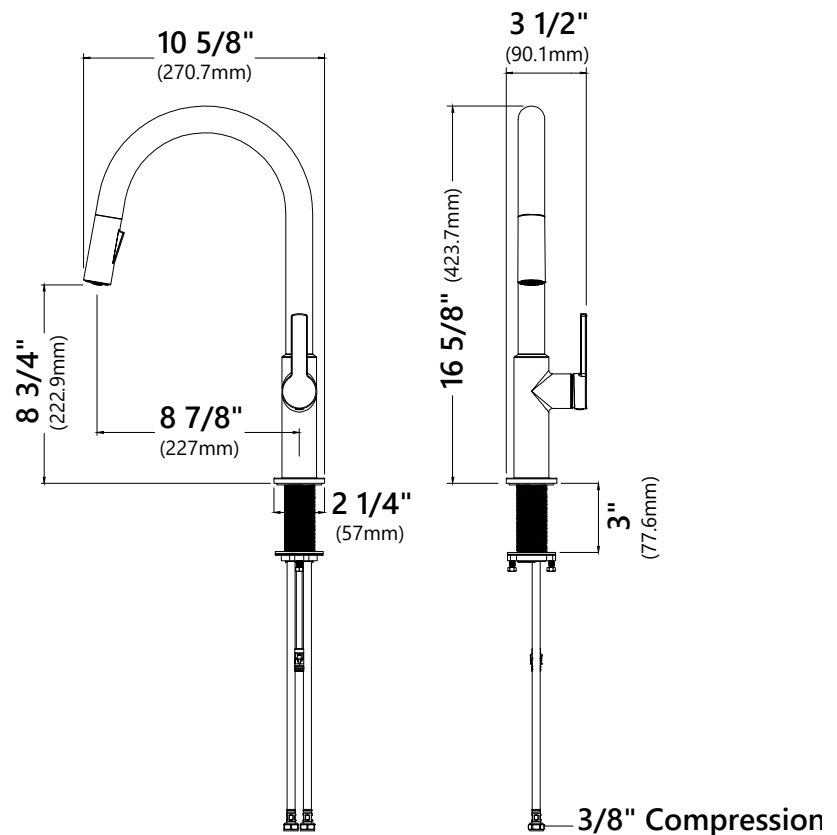

KPF-2820

Single Handle Pull Down Kitchen Faucet

Faucet Dimensions

Overall Height: 16 5/8"

Spout Height: 8 3/4"

Spout Reach: 8 7/8"

Features

- Pull Down Faucet
- Brass Body
- ABS Sprayer
- Lead Free Brass Waterway
- 360° Swivel Spout
- Flow Rate: 1.8 gpm (6.8L/min) @ 60 psi
- Dual Function Sprayhead - Spray/Stream
- 25mm Ceramic Cartridge
- 30" Integrated Nylon Waterlines
- Dome Shaped Screen Washer
- Quick Weight
- Quick Connect Sprayer Hose
- 14" Hose Length
- Connections 3/8" Compression
- Max Deck Thickness: 3"
- TPI of aerator in the Sprayer - M16.5*1

Accessories Included

- Hex Wrench
- Weight

Available Finishes

- Spot Free Stainless Steel
- Matte Black
- Spot Free Antique Champagne Bronze
- Brushed Brass

CODES/STANDARDS:

Product Certification

cUPC (ASME A112.18.1/CSA B125.1)

NSF/ANSI Standard 61 and 372 certified by IAPMO
AB1953, MASS, CEC, DOE, ADA

NOTE: Some Kitchen Faucets that do not have a pull out or pull down sprayer may be connected to a portable dishwasher. Pull out and pull down faucets should never be connected to portable dishwashers because potential pressure fluctuations during washing cycles cause hose ruptures or leaks.

Warranty

Kraus Limited Lifetime Warranty

see website for details www.kraususa.com

Kraus USA Customer Service

1.800.775.0703 | customerservice@kraususa.com