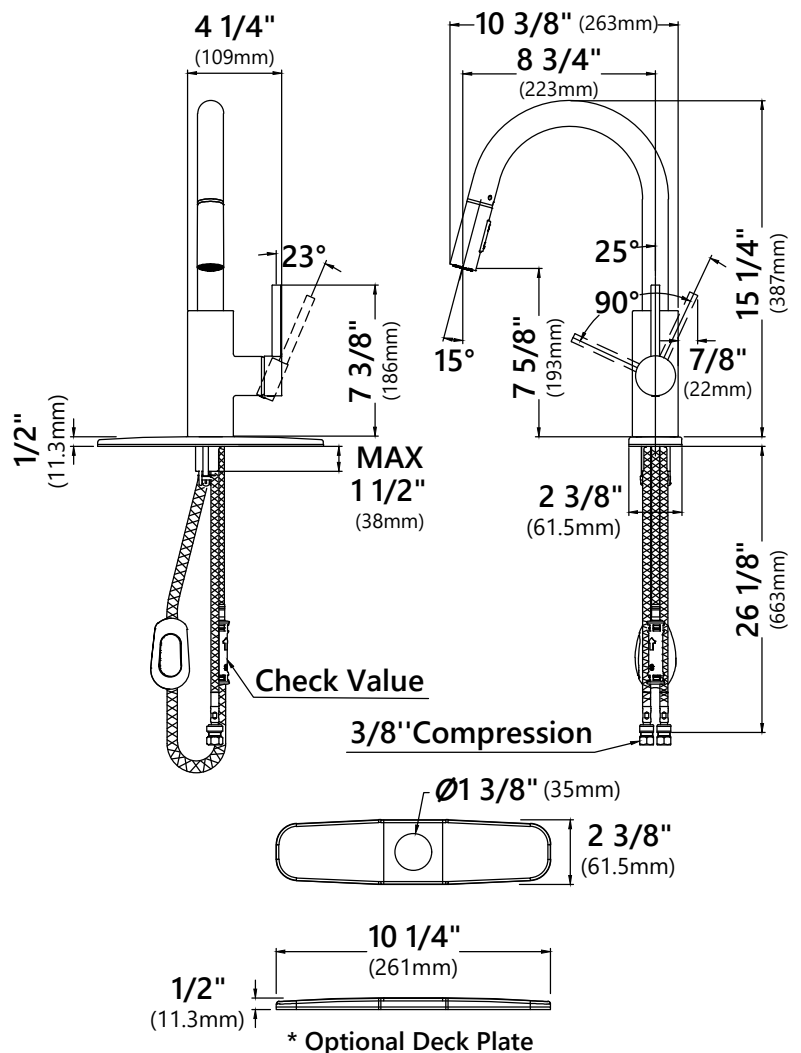

Overall Width: 4 1/4"

Spout Height: 7 5/8"

Spout Reach: 8 3/4"

*Deck Plate Dimensions

Overall Dimensions: 10 1/4" x 2 3/8" x 1/2"

Features

- Pull Down Faucet
- Metal Body
- ABS Sprayer
- Lead Free Brass Waterway
- 360° Swivel Spout
- Flow Rate: 1.75 gpm (6.6L/min) @ 60 psi
- Dual Function Sprayhead - Spray/Stream
- Easy Clean Silicone Nozzles
- Quick Weight
- 35mm Ceramic Cartridge
- 29 1/4" Flexible Nylon Waterlines
- Dome Shaped Screen Washer
- Swivel Sprayer Connector
- 12 7/8" Hose Length
- Quick Connect Sprayer
- Connections 3/8" Compression
- Max Countertop Thickness (without deck plate) 1 1/2"
- Max Countertop Thickness (with deck plate) 1"
- TPI of aerator in the Sprayer - M16.5*1

Accessories Included

- *Deck Plate
- Weight
- Hex Wrench

Available Finishes

- Brushed Brass
- Chrome
- Spot Free all-Brite™ Stainless Steel

CODES/STANDARDS:

Product Certification

cUPC (ASME A112.18.1/CSA B125.1)

NSF/ANSI Standard 61 and 372 certified by IAPMO

AB1953, MASS, CEC, DOE

NOTE: Some Kitchen Faucets that do not have a pull out or pull down sprayer may be connected to a portable dishwasher. Pull out and pull down faucets should never be connected to portable dishwashers because potential pressure fluctuations during washing cycles cause hose ruptures or leaks.

Warranty

Kraus Limited Lifetime Warranty

see website for details www.kraususa.com

Kraus USA Customer Service

1.800.775.0703 | customerservice@kraususa.com