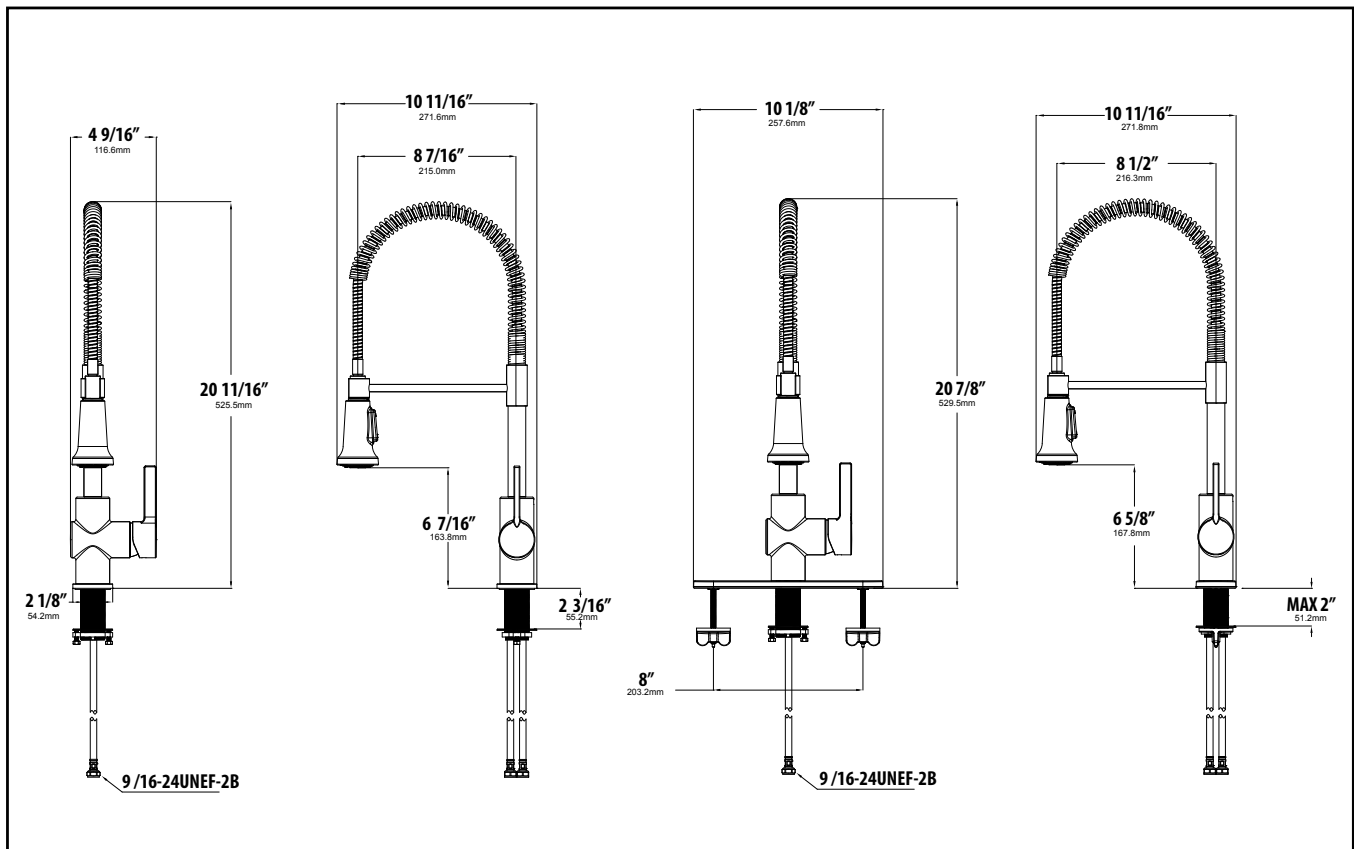

Swivel: 360
Design: Commercial Spring

Sprayhead

Flow Rate: 1.8 gpm (6.8L/min) @ 60 psi
Aerator: Honeycomb
Function: Spray/Stream
Nozzles: Easy Clean Rubber Nozzles

Cartridge

Type: Ceramic
Size: 35mm
Style: Lever

Mounting

Holes: 1 - 3 Holes
Type: Body: Aluminum Nut & Steel Screw
Escutcheon: Steel Bolt & Plastic Nut

Waterlines

Length : 30"
Flexible
Connections: 3/8"
Materials: Braided Nylon
Included
Factory Installed

Dimensions

Overall Height: 20 11/16"
Spout Height: 6 7/16"
Spout Reach: 8 7/16"

Accessories Included

Escutcheon Plate, Hex Wrench

Kraus Lifetime Limited Warranty: See website for details www.kraususa.com

1.800.775.0703 / customerservice@kraususa.com