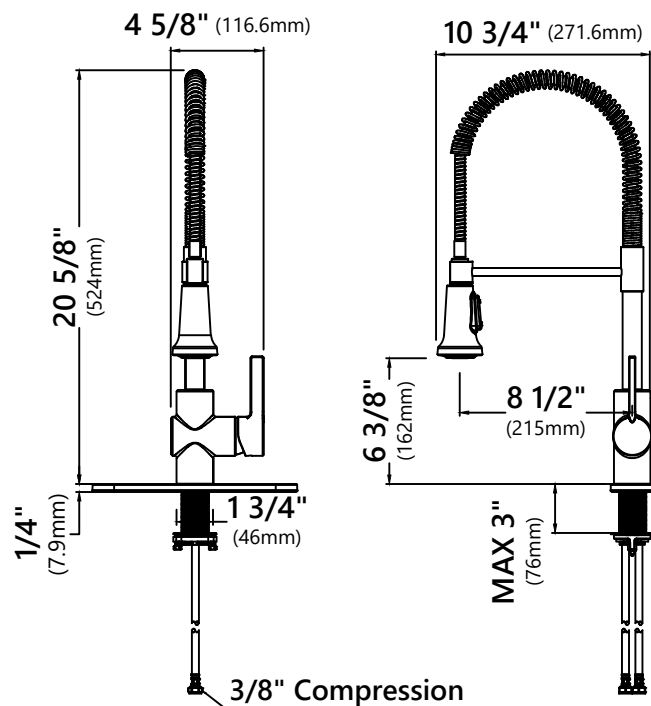

Features

- Commercial Style Pull Down Faucet
- Metal Body
- ABS Sprayer
- Lead Free Hybrid Waterway
- 360° Swivel Spout
- Flow Rate: 1.8 gpm (6.8L/min) @ 60 psi
- Spray Type: Three Function Spray/Stream/Pause
- Silicone Nozzles
- Soft Touch Silicone Aerator
- 35mm Ceramic Cartridge
- Dome Shaped Screen Washer
- 26 1/2" Integrated Nylon Waterlines
- Connections 3/8" Compression
- Max Countertop Thickness (without deck plate) 3"
- Max Countertop Thickness (with deck plate) 3"
- TPI of aerator in the Sprayer - 13/16-28UN-2A

Accessories Included

- *Deck Plate
- Hex Wrench

Available Finishes

- Spot Free all-Brite™ Stainless Steel
- Brushed Gold
- Matte Black/Brushed Gold
- Matte Black/Black Stainless
- Antique Brass
- Spot Free Antique Champagne Bronze/Matte Black
- Spot Free Antique Champagne Bronze

CODES/STANDARDS:

Product Certification

cUPC (ASME A112.18.1/CSA B125.1)
NSF/ANSI Standard 61 and 372 certified by IAPMO
MASS, CEC, DOE, ADA

NOTE: Some Kitchen Faucets that do not have a pull out or pull down sprayer may be connected to a portable dishwasher. Pull out and pull down faucets should never be connected to portable dishwashers because potential pressure fluctuations during washing cycles cause hose ruptures or leaks.

Warranty

Kraus Limited Lifetime Warranty
see website for details www.kraususa.com

Kraus USA Customer Service

1.800.775.0703 | customerservice@kraususa.com

* Optional Deck Plate