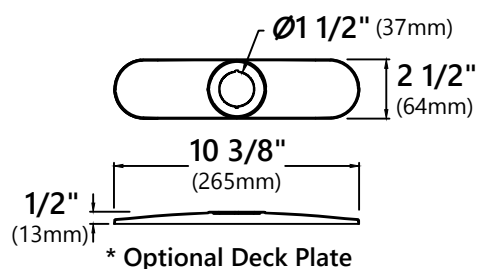

KPF-1683

Single Handle Commercial Style Pull Down Kitchen Faucet

Faucet Dimensions (without deck plate)

Overall Height: 23 1/4"
 Overall Width: 4 5/8"
 Spout Height: 7"
 Spout Reach: 8 5/8"

*Deck Plate Dimensions

Overall Dimensions: 10 3/8" x 2 1/2" x 1/2"

Features

- Commercial Style Pull Down Faucet
- Brass Body
- ABS Sprayer
- Lead Free Brass Waterway
- 360° Swivel Spout
- Flow Rate: 1.8 gpm (6.8L/min) @ 60 psi
- Dual Function Sprayhead - Spray/Stream
- 25mm Ceramic Cartridge
- 27 1/2" Integrated Nylon Waterlines
- Dome Shaped Screen Washer
- Silicone Nozzles
- Quick Weight
- Quick Connect Sprayer Hose
- Swivel Sprayer Connector
- 11 3/4" Hose Length
- Connections 3/8" Compression
- Max Countertop Thickness (without deck plate) 2 1/4"
- Max Countertop Thickness (with deck plate) 1 3/4"
- TPI of aerator in the Sprayer - M22*1

Accessories Included

- Hex Wrench
- Weight
- *Deck Plate

Available Finishes

- Spot Free Stainless Steel
- Oil Rubbed Bronze

CODES/STANDARDS:

Product Certification

cUPC (ASME A112.18.1/CSA B125.1)
 NSF/ANSI Standard 61 and 372 certified by IAPMO
 CAL GREEN, CEC, DOE, ADA