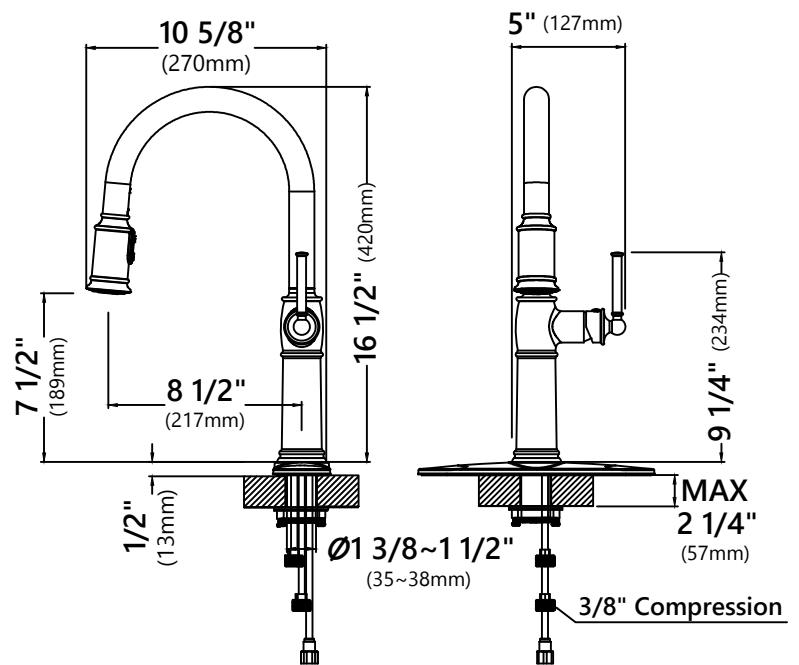

KPF-1682

Single Handle Pull Down Kitchen Faucet

Faucet Dimensions (without deck plate)

Overall Height: 16 1/2"
Overall Width: 5"
Spout Height: 7 1/2"
Spout Reach: 8 1/2"

*Deck Plate Dimensions

Overall Dimensions: 10 3/8" x 2 1/2" x 1/2"

Features

- Pull Down Faucet
- Brass Body
- ABS Sprayer
- Lead Free Brass Waterway
- 360° Swivel Spout
- Flow Rate: 1.8 gpm (6.8L/min) @ 60 psi
- Dual Function Sprayhead - Spray/Stream
- 25mm Ceramic Cartridge
- 27 1/2" Integrated Nylon Waterlines
- Dome Shaped Screen Washer
- Silicone Nozzles
- Quick Weight
- Quick Connect Sprayer Hose
- Swivel Sprayer Connector
- 17 3/4" Hose Length
- Connections 3/8" Compression
- Max Countertop Thickness (without deck plate) 2 1/4"
- Max Countertop Thickness (with deck plate) 1 3/4"
- TPI of aerator in the Sprayer - M22*1

Accessories Included

- Hex Wrench
- Weight
- *Deck Plate

Available Finishes

- Spot Free Stainless Steel
- Oil Rubbed Bronze

CODES/STANDARDS:

Product Certification

cUPC (ASME A112.18.1/CSA B125.1)
NSF/ANSI Standard 61 and 372 certified by IAPMO
CAL GREEN, CEC, DOE, ADA