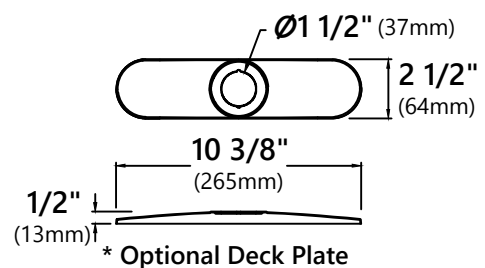

Kraus USA Customer Service

1.800.775.0703 | customerservice@kraususa.com