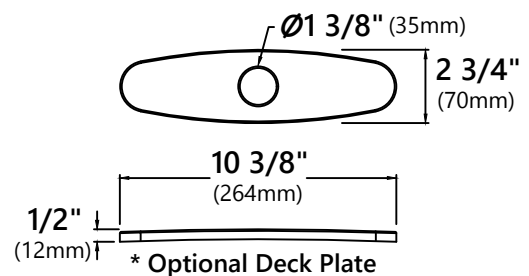

Kraus USA Customer Service

1.800.775.0703 | customerservice@kraususa.com