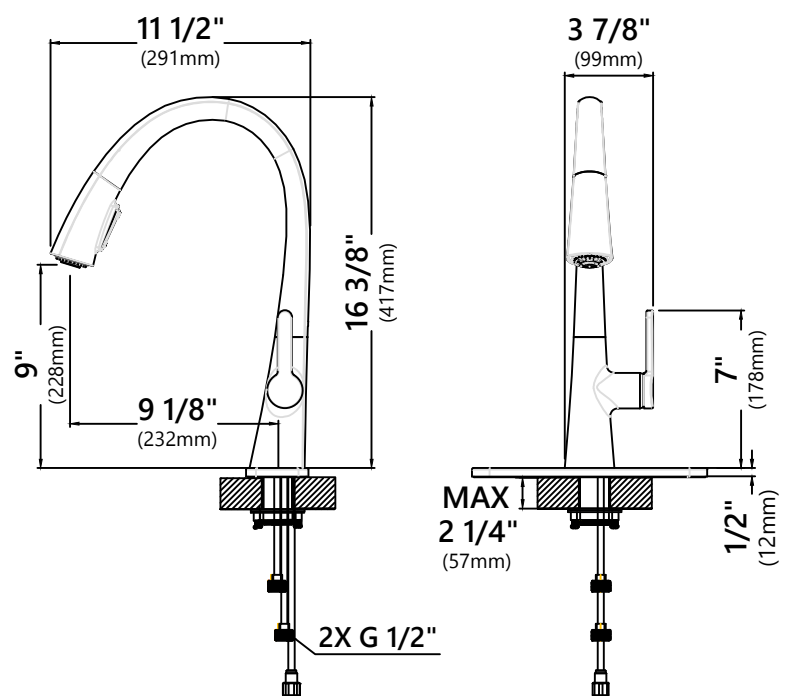

KPF-1673

Single Handle Pull Down Kitchen Faucet

Faucet Dimensions (without deck plate)

Overall Height: 16 3/8"
 Overall Width: 3 7/8"
 Spout Height: 9"
 Spout Reach: 9 1/8"

*Deck Plate Dimensions

Overall Dimensions: 10 3/8" x 2 3/4" x 1/2"

Features

- Pull Down Faucet
- Metal Body
- ABS Sprayer
- Lead Free Brass Waterway
- 360° Swivel Spout
- Flow Rate: 1.8 gpm (6.8L/min) @ 60 psi
- Quick Weight
- Dual Function Sprayhead - Spray/Stream
- Easy Clean Silicone Nozzles
- Quick Connect Sprayer
- Swivel Sprayer Connector
- 25mm Ceramic Cartridge
- 23 5/8" Waterlines
- 20 1/8" Hose Length
- Connections G 1/2"
- Max Countertop Thickness (without deck plate) 2 1/4"
- Max Countertop Thickness (with deck plate) 1 3/4"
- TPI of aerator in the Sprayer - M24*1

Accessories Included

- *Deck Plate
- Hex Wrench
- Weight

Available Finishes

- Chrome/White
- Spot Free all-Brite™ Stainless Steel
- Spot Free all-Brite™ Stainless Steel/Matte Black

CODES/STANDARDS:

Product Certification

cUPC (ASME A112.18.1/CSA B125.1)
 NSF/ANSI Standard 61 and 372 certified by IAPMO
 MASS, DOE, CEC, ADA

NOTE: Some Kitchen Faucets that do not have a pull out or pull down sprayer may be connected to a portable dishwasher. Pull out and pull down faucets should never be connected to portable dishwashers because potential pressure fluctuations during washing cycles cause hose ruptures or leaks.