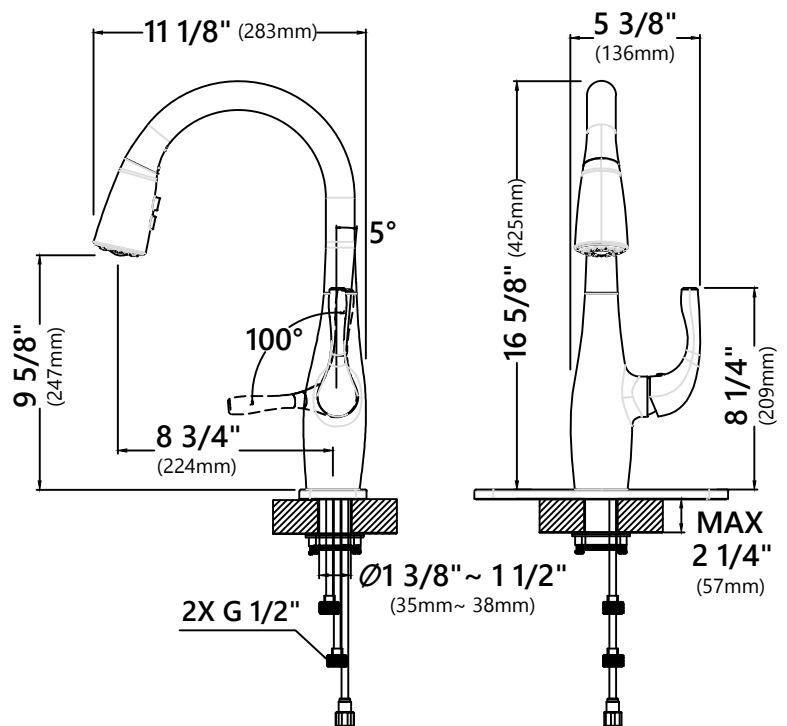

KPF-1670

Single Handle Pull Down Kitchen Faucet

Faucet Dimensions (without deck plate)

Overall Height: 16 5/8"
Overall Width: 5 3/8"
Spout Height: 9 5/8"
Spout Reach: 8 3/4"

*Deck Plate Dimensions

Overall Dimensions: 10 3/8" x 2 3/4" x 1/2"

Features

- Pull Down Faucet
- Metal Body
- ABS Sprayer
- Lead Free Brass Waterway
- 360° Swivel Spout
- Flow Rate: 1.8 gpm (6.8L/min) @ 60 psi
- Dual Function Sprayhead - Spray/Stream
- Quick Weight
- 25mm Ceramic Cartridge
- 23 5/8" Flexible Nylon Waterlines
- Dome Shaped Screen Washer
- Quick Connect Sprayer
- Swivel Sprayer Connector
- 19 5/8" Hose Length
- Connections G 1/2"
- Max Countertop Thickness (without deck plate) 2 1/4"
- Max Countertop Thickness (with deck plate) 1 3/4"
- TPI of aerator in the Sprayer - M25.1*1

Accessories Included

- *Deck Plate
- Hex Wrench
- Weight

Available Finishes

- Matte Black
- Spot Free Stainless Steel

CODES/STANDARDS:

Product Certification

cUPC (ASME A112.18.1/CSA B125.1)
NSF/ANSI Standard 61 and 372 certified by IAPMO
AB1953, ADA

* Optional Deck Plate

NOTE: Some Kitchen Faucets that do not have a pull out or pull down sprayer may be connected to a portable dishwasher. Pull out and pull down faucets should never be connected to portable dishwashers because potential pressure fluctuations during washing cycles cause hose ruptures or leaks.

Warranty

Kraus Limited Lifetime Warranty

see website for details www.kraususa.com

Kraus USA Customer Service

1.800.775.0703 | customerservice@kraususa.com