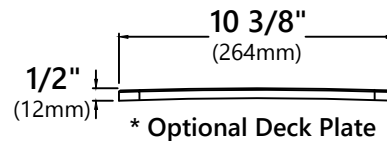

KPF-1670

Single Handle Pull Down Kitchen Faucet

Faucet Dimensions (without deck plate)

Overall Height: 16 5/8"
Overall Width: 5 3/8"
Spout Height: 9 5/8"
Spout Reach: 8 3/4"

*Deck Plate Dimensions

Overall Dimensions: 10 3/8" x 2 3/4" x 1/2"

Features

- Pull Down Faucet
- Metal Body
- ABS Sprayer
- Lead Free Brass Waterway
- 360° Swivel Spout
- Flow Rate: 1.8 gpm (6.8L/min) @ 60 psi
- Dual Function Sprayhead - Spray/Stream
- Quick Weight
- 25mm Ceramic Cartridge
- 23 5/8" Flexible Nylon Waterlines
- Dome Shaped Screen Washer
- Quick Connect Sprayer
- Swivel Sprayer Connector
- 19 5/8" Hose Length
- Connections G 1/2"
- Max Countertop Thickness (without deck plate) 2 1/4"
- Max Countertop Thickness (with deck plate) 1 3/4"
- TPI of aerator in the Sprayer - M25.1*1

Accessories Included

- *Deck Plate
- Hex Wrench
- Weight

Available Finishes

- Matte Black
- Spot Free Stainless Steel

CODES/STANDARDS:

Product Certification

cUPC (ASME A112.18.1/CSA B125.1)
NSF/ANSI Standard 61 and 372 certified by IAPMO
AB1953, ADA

* Optional Deck Plate

NOTE: Some Kitchen Faucets that do not have a pull out or pull down sprayer may be connected to a portable dishwasher. Pull out and pull down faucets should never be connected to portable dishwashers because potential pressure fluctuations during washing cycles cause hose ruptures or leaks.

Warranty

Kraus Limited Lifetime Warranty

see website for details www.kraususa.com

Kraus USA Customer Service

1.800.775.0703 | customerservice@kraususa.com