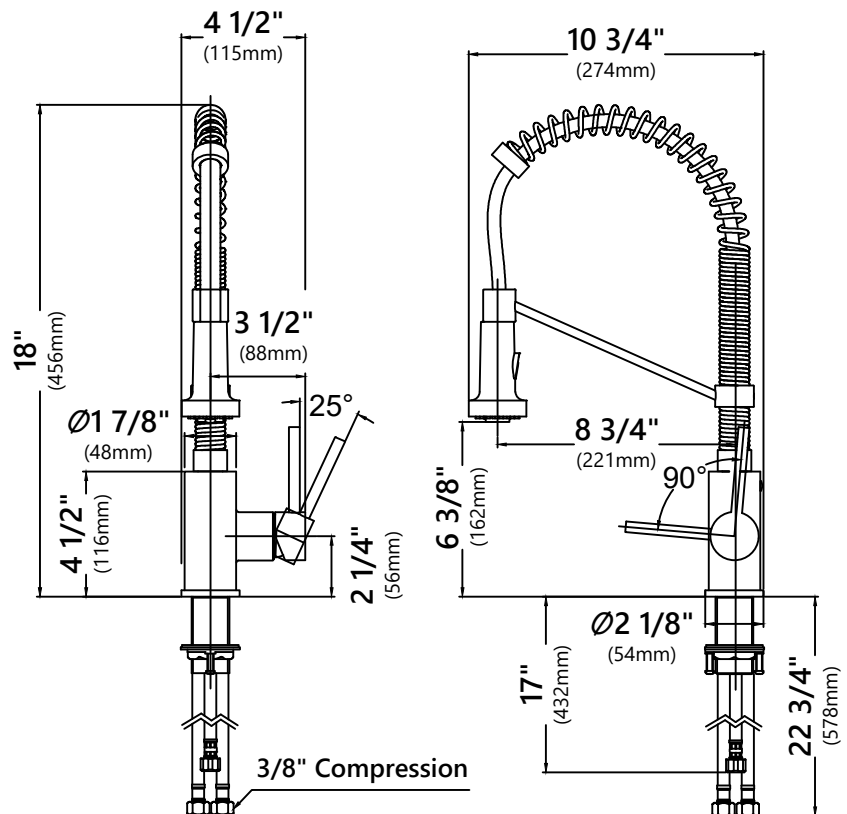

KPF-1610

Single Handle Commercial Style Pull Down Kitchen Faucet

Faucet Dimensions

Overall Height: 18"
 Spout Height: 6 3/8"
 Spout Reach: 8 3/4"

Features

- Commercial Style Pull Down Faucet
- Metal Body
- ABS Sprayer
- Lead Free Braided Nylon Waterway
- 180° Swivel Spout
- Flow Rate: 1.8 gpm (6.8L/min) @ 60 psi
- Dual Function Sprayhead - Spray/Stream
- Silicone Nozzles
- 35mm Ceramic Cartridge
- 26.5" Integrated Nylon Waterlines
- Dome Shaped Screen Washer
- Quick Weight
- Quick Connect Sprayer Hose
- 16" Hose Length
- Connections 3/8" Compression
- Max Deck Thickness: 1 1/2"
- TPI of aerator in the Sprayer - M24*1

Warranty

Kraus Limited Lifetime Warranty
 see website for details www.kraususa.com

Kraus USA Customer Service

1.800.775.0703 | customerservice@kraususa.com

DP03

10 1/4" Deck Plate

Deck Plate Dimensions

Overall Dimensions: 10 1/4" x 2 1/2" x 1/4"