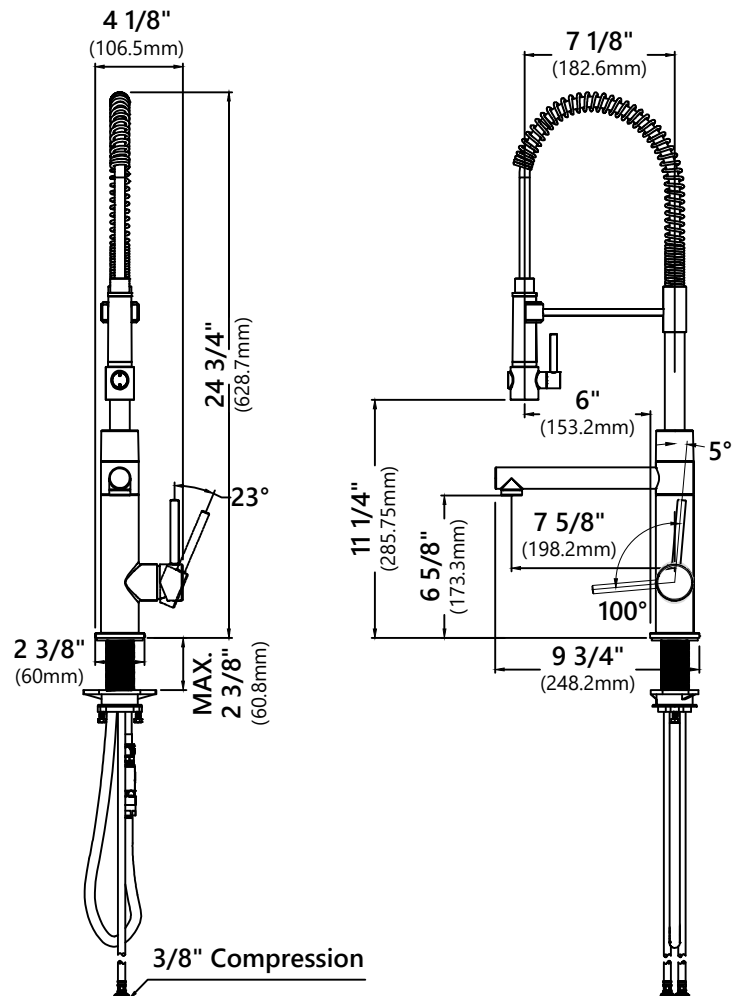

KPF-1603

2-Function Commercial Pre-Rinse Sprayer Kitchen Faucet

Faucet Dimensions

Overall Height: 24 3/4"
 Overall Width: 4 1/8"
 Pot Filler Height: 6 5/8"
 Pot Filler Reach: 7 5/8"
 Sprayer Height: 11 1/4"
 Sprayer Reach: 7 1/8"

Features

- Commercial Style Pull Down Faucet
- Metal Body
- Brass Sprayer
- Lead Free Brass Waterway
- 360° Swivel Spout
- Flow Rate: 1.8 gpm (6.8L/min) @ 60 psi
- Pot Filler
- Silicone Nozzles
- 25mm Ceramic Cartridge
- 26.5" Integrated Nylon Waterlines
- Dome Shaped Screen Washer
- Quick Connect Sprayer Hose
- Magnetic Sprayer Connection
- Connections 3/8" Compression
- Max Deck Thickness: 2 3/8"
- TPI of aerator in the Sprayer - 13/16-27UNS-2A

Warranty

Kraus Limited Lifetime Warranty
 see website for details www.kraususa.com

Kraus USA Customer Service

1.800.775.0703 | customerservice@kraususa.com

DP03

10 1/4" Deck Plate

Deck Plate Dimensions

Overall Dimensions: 10 1/4" x 2 1/2" x 1/4"