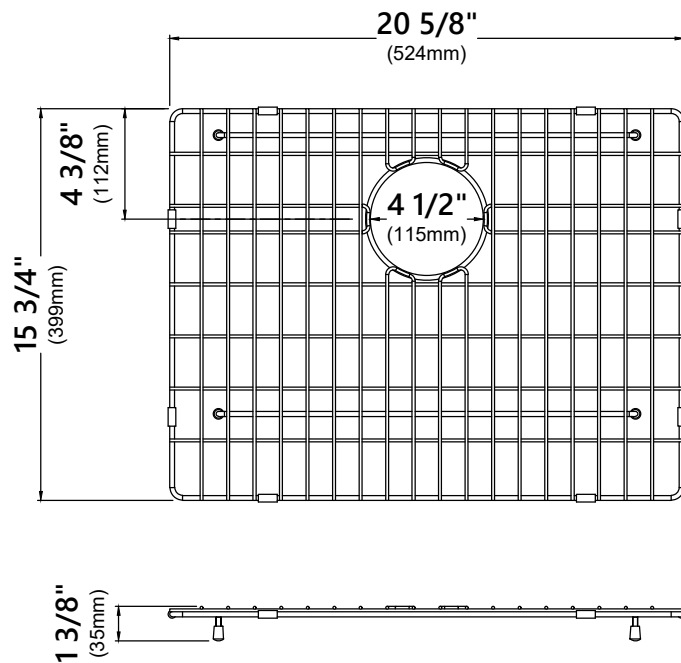

Warranty

Kraus One Year Limited Warranty

see website for details www.kraususa.com