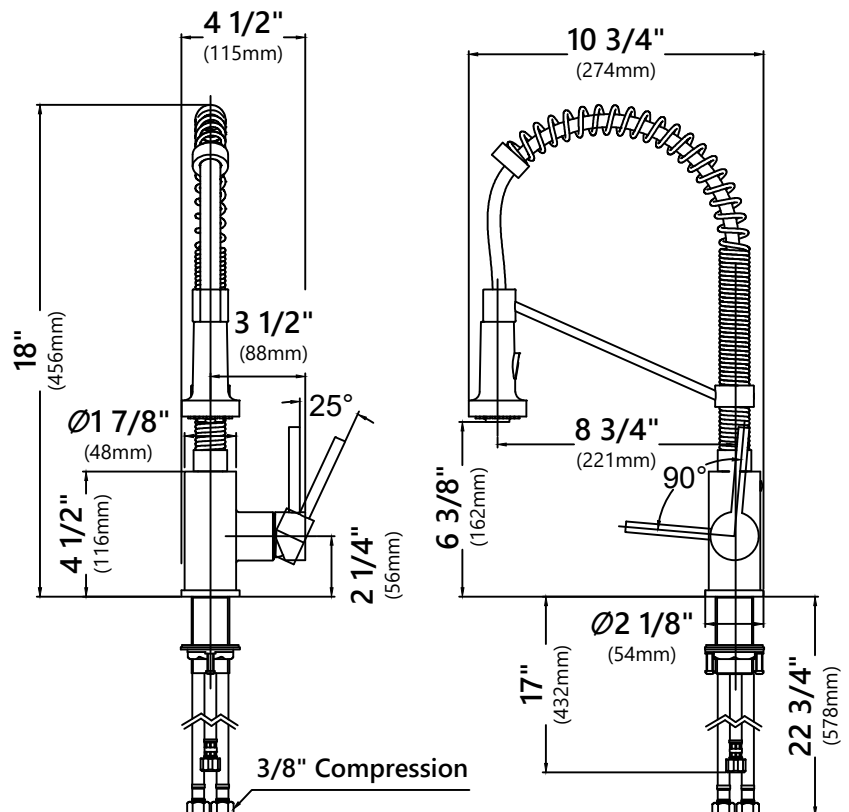

KHU101-23

23 Inch Undermount Single Bowl Stainless Steel Kitchen Sink

Kräus[®]

SPECIFICATION SHEET

Sink Dimensions

Overall Dimensions: 23" x 18"

Bowl Dimensions: 21" x 16"

Sink Depth: 10"

see website for details www.kraususa.com

KPF-1610

Single Handle Commercial Style Pull Down Kitchen Faucet

Faucet Dimensions

Overall Height: 18"
Spout Height: 6 3/8"
Spout Reach: 8 3/4"

Features

- Commercial Style Pull Down Faucet
- Metal Body
- ABS Sprayer
- Lead Free Braided Nylon Waterway
- 180° Swivel Spout
- Flow Rate: 1.8 gpm (6.8L/min) @ 60 psi
- Dual Function Sprayhead - Spray/Stream
- Silicone Nozzles
- 35mm Ceramic Cartridge
- 26.5" Integrated Nylon Waterlines
- Dome Shaped Screen Washer
- Quick Weight
- Quick Connect Sprayer Hose
- 16" Hose Length
- Connections 3/8" Compression
- Max Deck Thickness: 1 1/2"
- TPI of aerator in the Sprayer - M24*1

Warranty

Kraus Limited Lifetime Warranty
see website for details www.kraususa.com

KBG-101-23

Stainless Steel Kitchen Sink Bottom Grid

Grid Dimensions

Overall Dimensions: 20 5/8" x 15 3/4" x 1 3/8"

Features

- Commercial grade stainless steel construction
- For Use with the KHU101-23 kitchen sink
- Protects bottom of sink from daily wear and tear
- Rubber feet provide additional protection

KSD-53

Soap Dispenser

Features

- Solid Brass Construction
- Self-Priming Pump
- Refillable from Above
- Holds up to 17 oz. of Liquid
- Max. Deck Thickness: 2 3/8"
- Pump Height: 2 3/8"
- Spout Reach: 3 7/8"