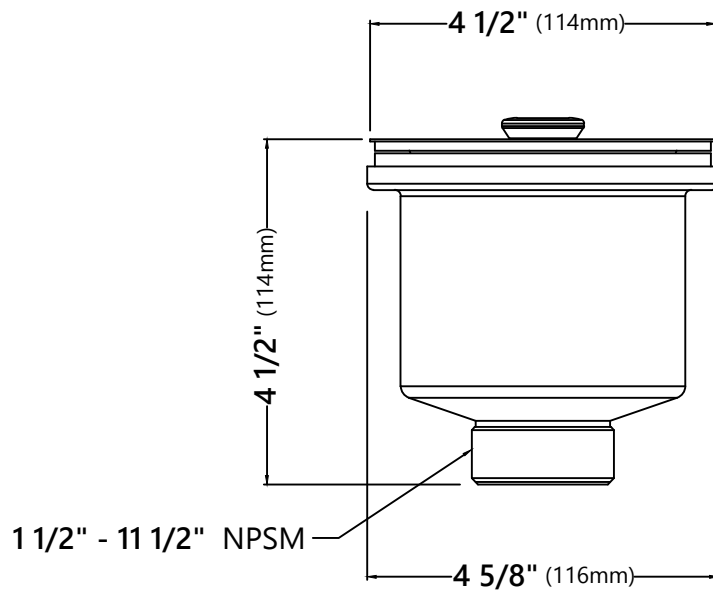

see website for details www.kraususa.com

KPF-1610

Single Handle Commercial Style Pull Down Kitchen Faucet

Faucet Dimensions

Overall Height: 18"
Spout Height: 6 3/8"
Spout Reach: 8 3/4"

Features

- Commercial Style Pull Down Faucet
- Metal Body
- ABS Sprayer
- Lead Free Braided Nylon Waterway
- 180° Swivel Spout
- Flow Rate: 1.8 gpm (6.8L/min) @ 60 psi
- Dual Function Sprayhead - Spray/Stream
- Silicone Nozzles
- 35mm Ceramic Cartridge
- 26.5" Integrated Nylon Waterlines
- Dome Shaped Screen Washer
- Quick Weight
- Quick Connect Sprayer Hose
- 16" Hose Length
- Connections 3/8" Compression
- Max Deck Thickness: 1 1/2"
- TPI of aerator in the Sprayer - M24*1

Warranty

Kraus Limited Lifetime Warranty
see website for details www.kraususa.com

KBG-101-23

Stainless Steel Kitchen Sink Bottom Grid

Grid Dimensions

Overall Dimensions: 20 5/8" x 15 3/4" x 1 3/8"

Features

- Commercial grade stainless steel construction
- For Use with the KHU101-23 kitchen sink
- Protects bottom of sink from daily wear and tear
- Rubber feet provide additional protection

Warranty

Kraus One Year Limited Warranty

see website for details www.kraususa.com

BST-1

Stainless Steel Basket Strainer

Basket Strainer Dimensions

Overall Dimensions: 4 1/2" x 4 1/2"

Features

KSD-53

Soap Dispenser

Features

- Solid Brass Construction
- Self-Priming Pump
- Refillable from Above
- Holds up to 17 oz. of Liquid
- Max. Deck Thickness: 2 3/8"
- Pump Height: 2 3/8"
- Spout Reach: 3 7/8"