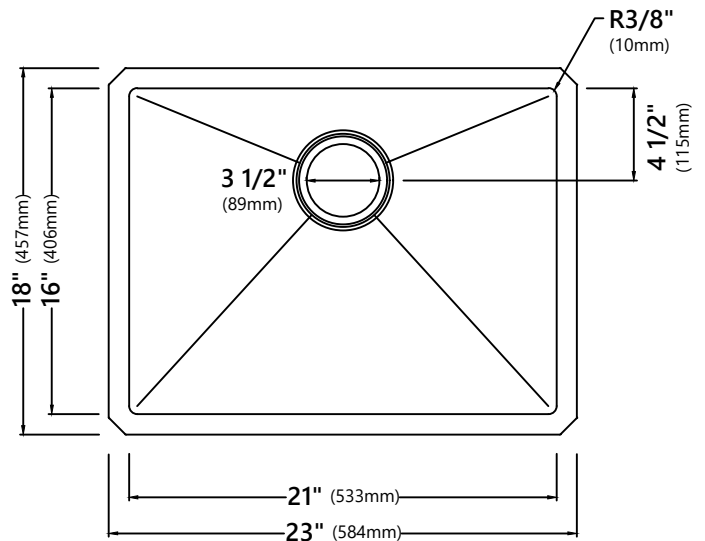

KHU101-23

23 Inch Undermount Single Bowl Stainless Steel Kitchen Sink

Kräus®

SPECIFICATION SHEET

Sink Dimensions

Overall Dimensions: 23" x 18"

Bowl Dimensions: 21" x 16"

Sink Depth: 10"

Features

- 16 Gauge Stainless Steel Construction
- Single Bowl Undermount Handmade Sink
- Required Minimum Cabinet Size: 27" Left to Right, 24" Front to Back
- Rear Center-Set Drain
- 3 1/2" Drain Opening
- NoiseDefend Undercoating and Sound Dampening Pads

Accessories Included

- Basket Strainer BST-1
- Bottom Grid KBG-101-23
- Cut-Out Template
- Mounting Hardware
- Towel

CODES/STANDARDS:

Product Certification

cUPC (ASME A112.19.3/CSA B45.4)

Warranty

Kraus Limited Lifetime Warranty

see website for details www.kraususa.com