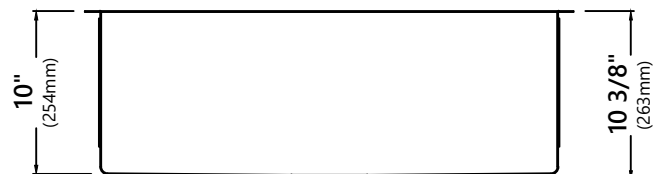

KHU100-30

30 Inch Undermount Single Bowl
Stainless Steel Kitchen Sink

Kräus®

SPECIFICATION SHEET

Sink Dimensions

Overall Dimensions: 30" x 18"

Bowl Dimensions: 28" x 16"

Sink Depth: 10"

Features

- 16 Gauge Stainless Steel Construction
- Single Bowl Undermount Handmade Sink
- Required Minimum Cabinet Size: 33" Left to Right, 24" Front to Back
- Rear Center-Set Drain
- 3 1/2" Drain Opening
- NoiseDefend Undercoating and Sound Dampening Pads

Accessories Included

- Basket Strainer BST-1
- Bottom Grid KBG-100-30
- Cut-Out Template
- Mounting Hardware
- Towel

CODES/STANDARDS:

Product Certification

cUPC (ASME A112.19.3/CSA B45.4)

Warranty

Kraus Limited Lifetime Warranty

see website for details www.kraususa.com