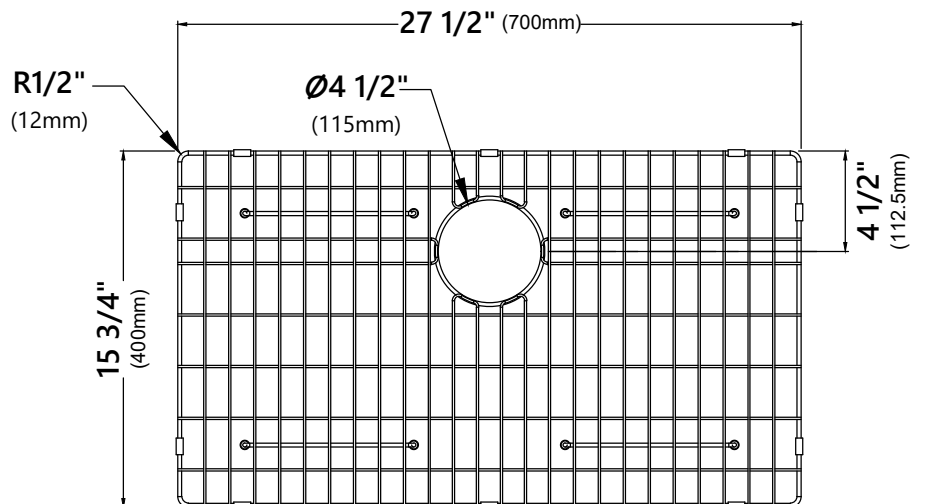

Warranty

Kraus One Year Limited Warranty

see website for details www.kraususa.com