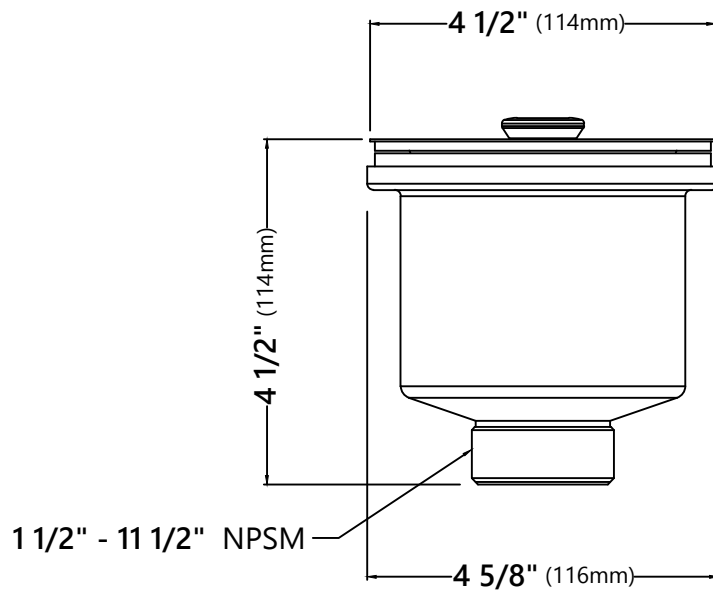

BST-1

Stainless Steel Basket Strainer

Basket Strainer Dimensions

Overall Dimensions: 4 1/2" x 4 1/2"

Features

- Premium Stainless Steel Construction
- Fits Standard 3 1/2" or 4" Drain Openings
- Removable Basket Prevents Debris from Clogging Drain Pipe

Warranty

Kraus Limited Lifetime Warranty

see website for details www.kraususa.com