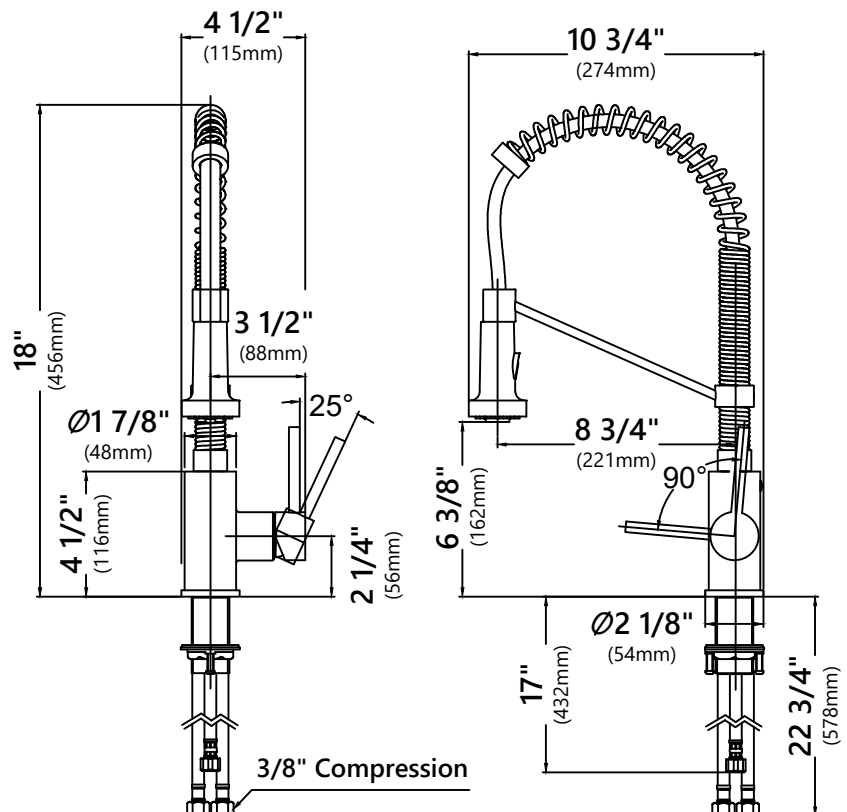

Features

- Commercial Style Pull Down Faucet
- Metal Body
- ABS Sprayer
- Lead Free Braided Nylon Waterway
- 180° Swivel Spout
- Flow Rate: 1.8 gpm (6.8L/min) @ 60 psi
- Dual Function Sprayhead - Spray/Stream
- Silicone Nozzles
- 35mm Ceramic Cartridge
- 26.5" Integrated Nylon Waterlines
- Dome Shaped Screen Washer
- Quick Weight
- Quick Connect Sprayer Hose
- 16" Hose Length
- Connections 3/8" Compression
- Max Deck Thickness: 1 1/2"
- TPI of aerator in the Sprayer - M24*1

Accessories Included

- Weight
- Hex Wrench

Available Finishes

- Chrome
- Matte Black
- Stainless Steel
- Stainless Steel/Chrome
- Stainless Steel/Matte Black
- Matte Black/Black Stainless
- Brushed Gold
- Spot Free Antique Champagne Bronze
- Spot Free Antique Champagne Bronze/Matte Black

CODES/STANDARDS:

Product Certification

cUPC (ASME A112.18.1/CSA B125.1)
NSF/ANSI Standard 61 and 372 certified by IAPMO
AB1953, EPA, MASS, FTC, DOE, CEC, ADA

NOTE: Some Kitchen Faucets that do not have a pull out or pull down sprayer may be connected to a portable dishwasher. Pull out and pull down faucets should never be connected to portable dishwashers because potential pressure fluctuations during washing cycles cause hose ruptures or leaks.

Warranty

Kraus Limited Lifetime Warranty
see website for details www.kraususa.com

Kraus USA Customer Service

1.800.775.0703 | customerservice@kraususa.com