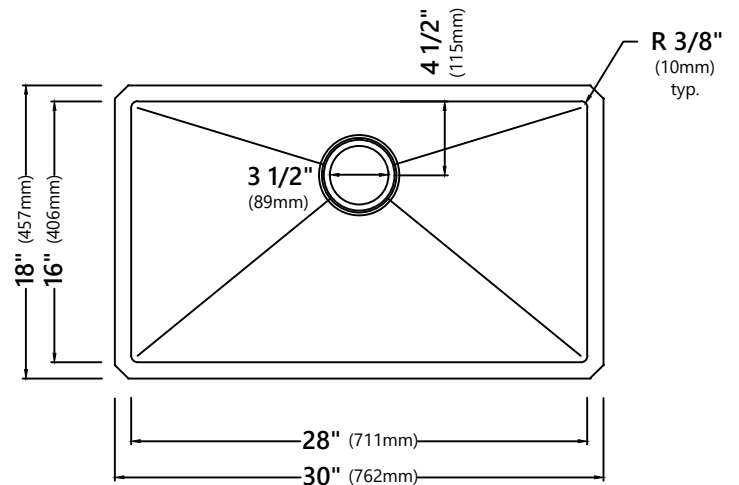

KHU100-30

30 Inch Undermount Single Bowl
Stainless Steel Kitchen Sink

Kräus®

SPECIFICATION SHEET

Sink Dimensions

Overall Dimensions: 30" x 18"

Bowl Dimensions: 28" x 16"

Sink Depth: 10"

Features

- 16 Gauge Stainless Steel Construction
- Single Bowl Undermount Handmade Sink
- Required Minimum Cabinet Size: 33" Left to Right, 24" Front to Back
- Rear Center-Set Drain
- 3 1/2" Drain Opening
- NoiseDefend Undercoating and Sound Dampening Pads

Accessories Included

- Basket Strainer BST-1
- Bottom Grid KBG-100-30
- Cut-Out Template
- Mounting Hardware
- Towel

CODES/STANDARDS:

Product Certification

cUPC (ASME A112.19.3/CSA B45.4)

Warranty

Kraus Limited Lifetime Warranty

see website for details www.kraususa.com