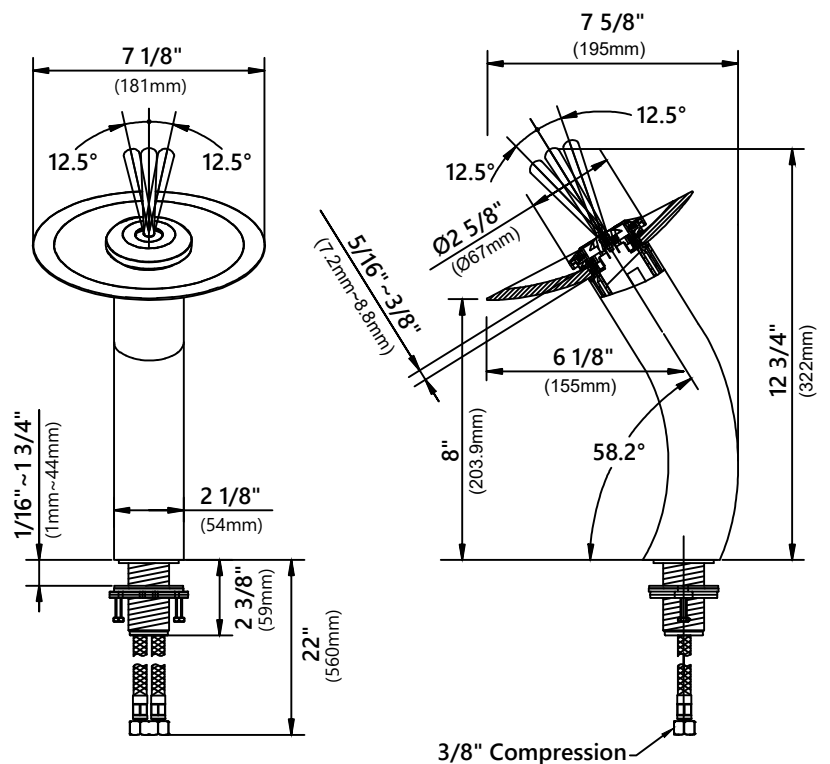

KGW-1700

Waterfall Bathroom Faucet

Faucet Dimensions

Overall Height: 12 3/4"

Overall Width: 7 1/8"

Spout Height: 8"

Spout Reach: 6 1/8"

Features

- Metal Body
- Lead Free Brass Waterway
- 35mm Ceramic Cartridge
- Single Hole Installation
- Flow Rate 2.2gpm (8.3L/min) @ 60 psi
- 32.5" Nylon Waterlines

Accessories Included

- Hex Wrench

Optional Accessories

AB1953, MASS, DOE, ADA

Warranty

Kraus Limited Lifetime Warranty

see website for details www.kraususa.com

GD

Waterfall Faucet Glass Disk

Glass Disk Dimensions

Overall Dimensions: $\varnothing 7 \frac{1}{4}''$ x $1 \frac{1}{8}''$