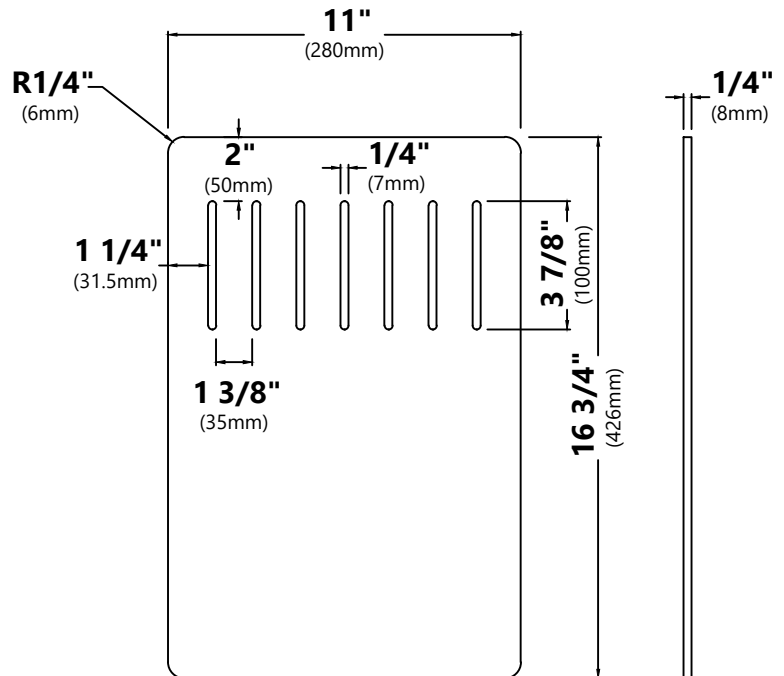

Warranty

Kraus One Year Limited Warranty
see website for details www.kraususa.com