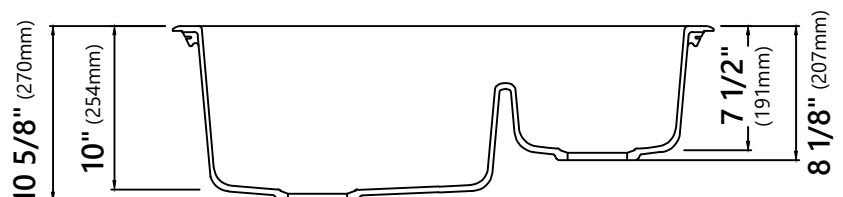

KGD-442

33 Inch Dual Mount Double Bowl Granite Kitchen Sink

Kräus[®]

SPECIFICATION SHEET

Sink Dimensions

Overall Dimensions: 33" x 22"
Bowl Dimensions: 29 1/2" x 18"
Larger Bowl Depth: 10"
Smaller Bowl Depth: 7 1/2"

Features

- Granite Composite Construction
- Dual Mount Double Bowl Sink
- 60/40 Split
- Required Minimum Cabinet Size: 36" Left to Right, 24" Front to Back
- Rear Off-Set Drains
- 3 1/2" Drain Openings

Warranty

Kraus Limited Lifetime Warranty
see website for details www.kraususa.com

PST1

Kitchen Sink Strainer

Strainer Dimensions

Overall Dimensions: 4 1/2" x 2 3/4"

Features

- Durable Plastic Construction
- Fits Standard 3 1/2" or 4" Drain Openings
- Removable Strainer Prevents Debris from Clogging Drain Pipe