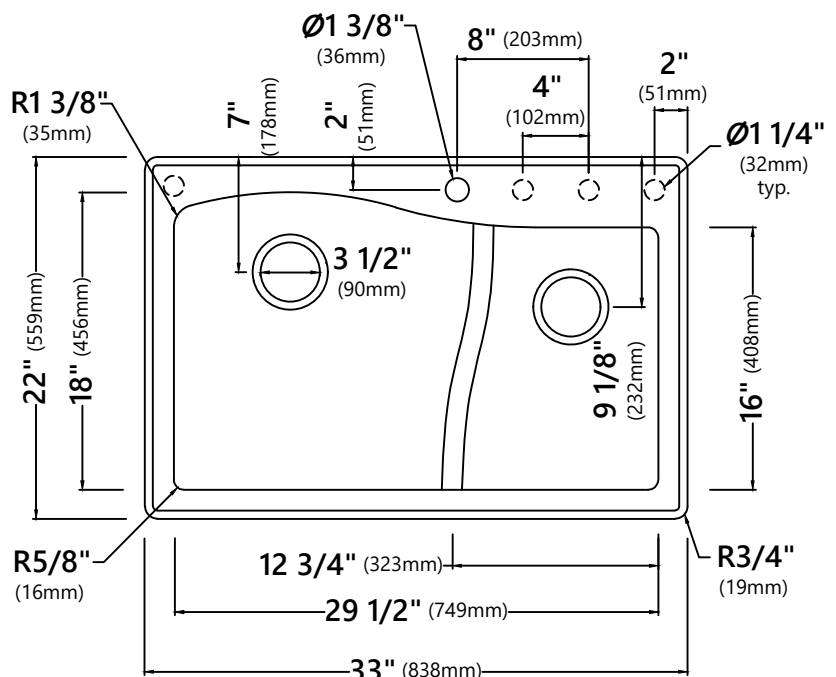

KGD-442

33 Inch Dual Mount Double Bowl Granite Kitchen Sink

Kräus[®]

SPECIFICATION SHEET

Sink Dimensions

Overall Dimensions: 33" x 22"
Bowl Dimensions: 29 1/2" x 18"
Larger Bowl Depth: 10"
Smaller Bowl Depth: 7 1/2"

Features

- Granite Composite Construction
- Dual Mount Double Bowl Sink
- 60/40 Split
- Required Minimum Cabinet Size: 36" Left to Right, 24" Front to Back
- Rear Off-Set Drains
- 3 1/2" Drain Openings

Warranty

Kraus Limited Lifetime Warranty
see website for details www.kraususa.com

PST1

Kitchen Sink Strainer

Strainer Dimensions

Overall Dimensions: 4 1/2" x 2 3/4"

Features

- Durable Plastic Construction
- Fits Standard 3 1/2" or 4" Drain Openings
- Removable Strainer Prevents Debris from Clogging Drain Pipe