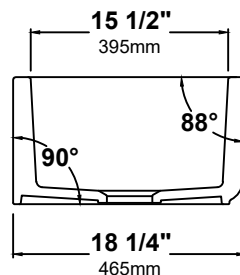

KFR1-33

Fireclay 33 Inch Single Bowl Farmhouse Kitchen Sink

Kräus®

SPECIFICATION SHEET

Sink Dimensions

Overall Dimensions: 33" x 18 1/4" x 10"

Bowl Dimensions: 30 1/4" x 15 1/2"

Sink Depth: 8 7/8"

see website for details www.kraususa.com

Kraus USA Customer Service

1.800.775.0703 | customerservice@kraususa.com

REV. August 25, 2020

KBG-FC2914

Stainless Steel Kitchen Sink Bottom Grid

Grid Dimensions

Overall Dimensions: 28 3/4" x 14 1/8" x 1/2"