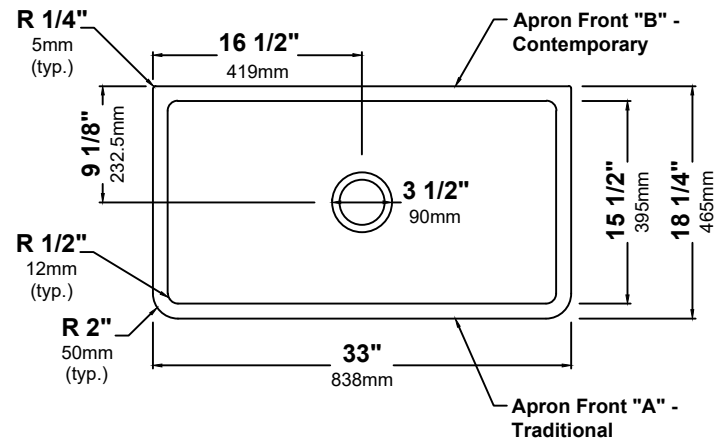

KFR1-33

Fireclay 33 Inch Single Bowl Farmhouse Kitchen Sink

Kräus®

SPECIFICATION SHEET

Sink Dimensions

Overall Dimensions: 33" x 18 1/4" x 10"

Bowl Dimensions: 30 1/4" x 15 1/2"

Sink Depth: 8 7/8"

Features

- Fireclay Construction
- Apron Front Farmhouse Single Bowl Sink
- Reversible Traditional and Contemporary Designs
- Required Minimum Cabinet Size: 33" Left to Right, 24" Front to Back
- 3 1/2" Drain Opening
- Center Set Drain

Accessories Included

- Bottom Grid KBG-FC2914

Optional Accessories Sold Separately

- Strainers PST1, BST-2, ST-2, ST-4

Available Colors

- Glossy White
- Matte White
- Matte Grey

CODES/STANDARDS:

Product Certification

cUPC

NOTE: Due to the typical ± 3 mm side wall variance in manufacturing, it is recommended that you design / modify the sink cabinet to match your clients individual sink(s) need.