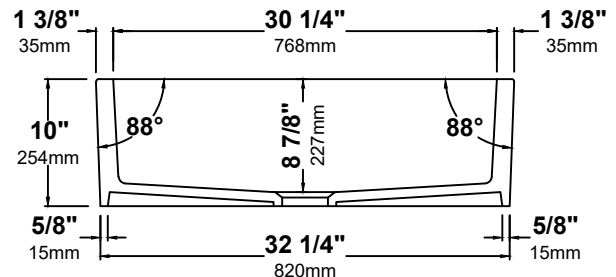

KFR1-33

Fireclay 33 Inch Single Bowl Farmhouse Kitchen Sink

Kräus®

SPECIFICATION SHEET

Sink Dimensions

Overall Dimensions: 33" x 18 1/4" x 10"

Bowl Dimensions: 30 1/4" x 15 1/2"

Sink Depth: 8 7/8"

see website for details www.kraususa.com

Kraus USA Customer Service

1.800.775.0703 | customerservice@kraususa.com

REV. August 25, 2020

KBG-FC2914

Stainless Steel Kitchen Sink Bottom Grid

Grid Dimensions

Overall Dimensions: 28 3/4" x 14 1/8" x 1/2"