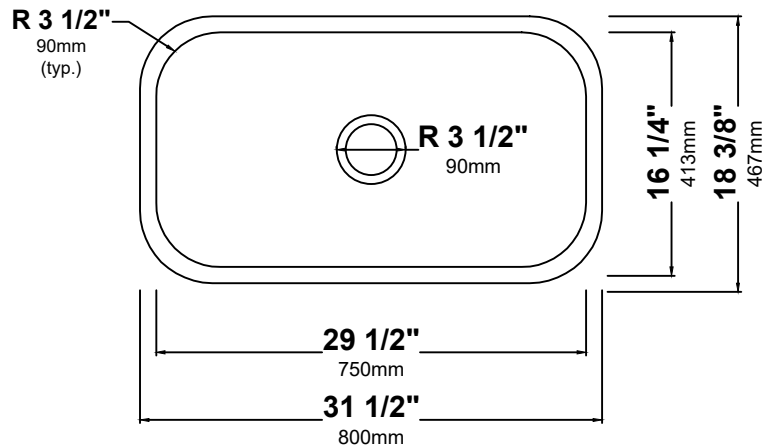

KEU14

31 1/2 Inch Undermount Single Bowl
Porcelain Enameled Steel Kitchen Sink

Kräus®

SPECIFICATION SHEET

Sink Dimensions

Overall Dimensions: 31 1/2" x 18 3/8"

Bowl Dimensions: 29 1/2" x 16 1/4"

Sink Depth: 10"

Features

- Porcelain Enameled Steel
- Undermount Single Bowl Sink
- Required Minimum Cabinet Size: 36"
- Mounting Hardware and Cut-out Template Included
- 3 1/2" Drain Opening

Available Colors

- Glossy Black
- Glossy Grey
- Glossy White
- Glossy Brown
- Glossy Beige
- Glossy Green
- Glossy Blue

Optional Accessories Sold Separately

- Kitchen Grid KBG-14
- Kitchen Sink Strainers ST-1, BST-1, ST-4, PST1
- Kitchen Rolling Mat KRM-10

CODES/STANDARDS:

cUPC (ASME A112.19.3/CSA B45.4)

Warranty

Kraus Limited Lifetime Warranty

see website for details www.kraususa.com