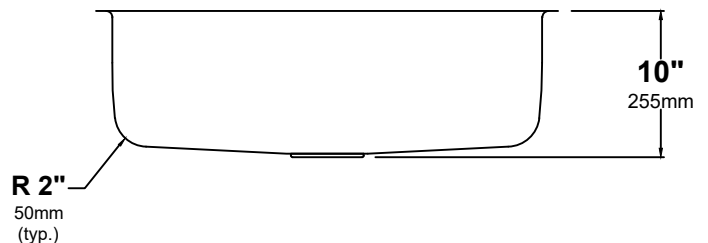

KEU14

31 1/2 Inch Undermount Single Bowl
Porcelain Enameled Steel Kitchen Sink

Kräus®

SPECIFICATION SHEET

Sink Dimensions

Overall Dimensions: 31 1/2" x 18 3/8"

Bowl Dimensions: 29 1/2" x 16 1/4"

Sink Depth: 10"

Features

- Porcelain Enameled Steel
- Undermount Single Bowl Sink
- Required Minimum Cabinet Size: 36"
- Mounting Hardware and Cut-out Template Included
- 3 1/2" Drain Opening

Available Colors

- Glossy Black
- Glossy Grey
- Glossy White
- Glossy Brown
- Glossy Beige
- Glossy Green
- Glossy Blue

Optional Accessories Sold Separately

- Kitchen Grid KBG-14
- Kitchen Sink Strainers ST-1, BST-1, ST-4, PST1
- Kitchen Rolling Mat KRM-10

CODES/STANDARDS:

cUPC (ASME A112.19.3/CSA B45.4)

Warranty

Kraus Limited Lifetime Warranty

see website for details www.kraususa.com