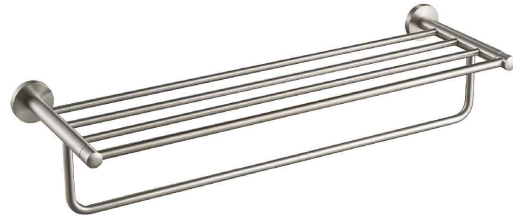

KEA-18842

Shelf with Towel Bar

Shelf with Towel Bar Dimensions

Overall Dimensions: 25 3/4" x 8 1/8" x 5 1/2"

Features

- Solid Brass Construction
- Sleek Design Coordinates w/ a Variety of Decor Styles
- Easy-to-Clean Finish is Corrosion & Rust-Resistant
- All Mounting Hardware Included for Easy Installation
- Holds up to 22 lbs (10 kg)

Available Finishes

- Chrome
- Brushed Nickel
- Matte Black

Warranty

Kraus 1 Year Limited Warranty

see website for details www.kraususa.com