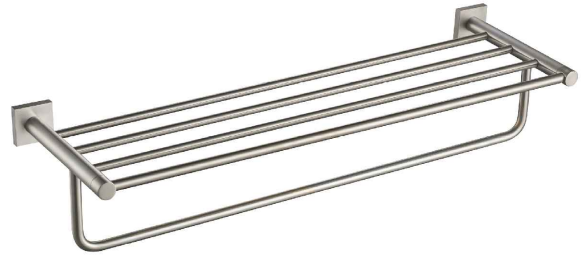

KEA-17742

Shelf with Towel Bar

Shelf with Towel Bar Dimensions

Overall Dimensions: 25 1/8" x 8" x 5 1/4"

Features

- Solid Brass Construction
- Sleek Design Coordinates w/ a Variety of Decor Styles
- Easy-to-Clean Finish is Corrosion & Rust-Resistant
- All Mounting Hardware Included for Easy Installation
- Holds up to 22 lbs (10 kg)

Available Finishes

- Chrome
- Brushed Nickel
- Matte Black

Warranty

Kraus 1 Year Limited Warranty

see website for details www.kraususa.com