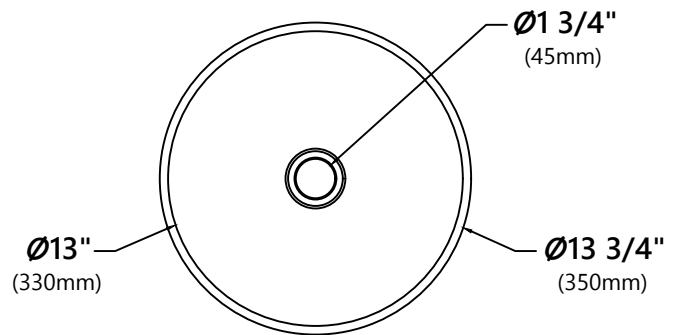

KCV-341

White Round Ceramic Bathroom Sink

Sink Dimensions

Overall Dimensions: $\varnothing 13 \frac{3}{4}$ " x $5 \frac{3}{8}$ "

Bowl Dimensions: $\varnothing 13$ "

Sink Depth: $4 \frac{1}{8}$ "

Features

- Vitreous China
- Round Vessel Sink
- $1 \frac{3}{4}$ " Drain Hole Size
- Without Overflow

Available Colors

- Gloss White

Optional Accessories

- Pop-Up Drain PU-10
- Grid Drain PU-12

CODES/STANDARDS:

Product Certification

cUPC
ADA

Warranty

Kraus Limited Lifetime Warranty

see website for details www.kraususa.com