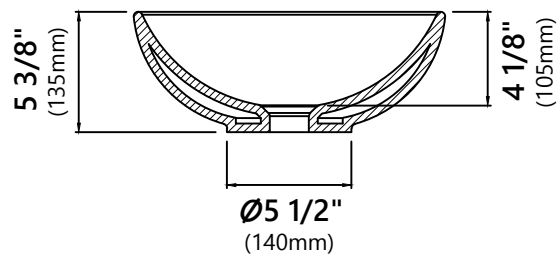

KCV-341

White Round Ceramic Bathroom Sink

Sink Dimensions

Overall Dimensions: $\varnothing 13 \frac{3}{4}$ " x $5 \frac{3}{8}$ "

Bowl Dimensions: $\varnothing 13$ "

Sink Depth: $4 \frac{1}{8}$ "

Features

- Vitreous China
- Round Vessel Sink
- $1 \frac{3}{4}$ " Drain Hole Size
- Without Overflow

Available Colors

- Gloss White

Optional Accessories

- Pop-Up Drain PU-10
- Grid Drain PU-12

CODES/STANDARDS:

Product Certification

cUPC
ADA

Warranty

Kraus Limited Lifetime Warranty

see website for details www.kraususa.com