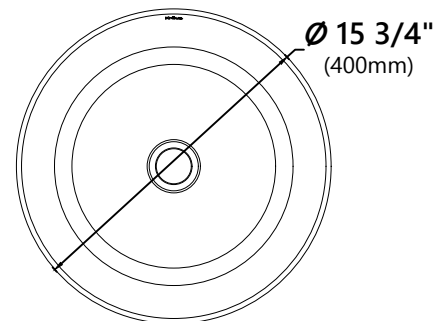

KCV-205

Round Ceramic Bathroom Sink

Sink Dimensions

Dimensions: $\varnothing 15 \frac{3}{4}$ " x $5 \frac{3}{8}$ "

Features

- Vitreous China
- Round Vessel Sink
- $1 \frac{3}{4}$ " Drain Hole Size
- Without Overflow

Warranty

Kraus Limited Lifetime Warranty

see website for details www.kraususa.com

PU-20

Pop Up Drain w/o Overflow

Pop Up Dimensions

Dimensions: 8 5/8" x Ø2 3/4"

Features

- Solid Brass Construction
- Ceramic Top
- Connection 1 1/4"
- Designed to Use w/ Above-Counter Vessel Sinks w/o overflow
- Fits Standard 1 3/4" Drain Opening

Available Colors

- Glossy White
- Glossy Black
- Glossy Beige
- Glossy Gray