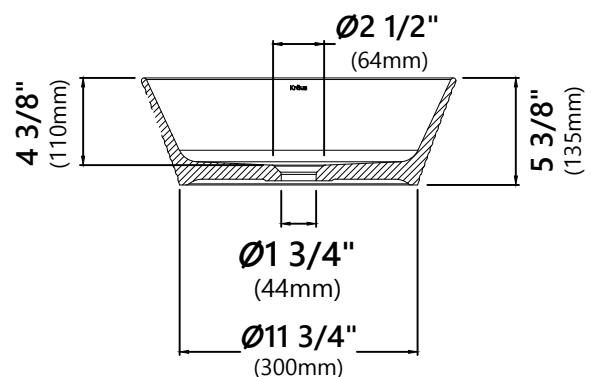

KCV-205

Round Ceramic Bathroom Sink

Sink Dimensions

Dimensions: $\varnothing 15 \frac{3}{4}$ " x $5 \frac{3}{8}$ "

Features

- Vitreous China
- Round Vessel Sink
- $1 \frac{3}{4}$ " Drain Hole Size
- Without Overflow

Warranty

Kraus Limited Lifetime Warranty

see website for details www.kraususa.com

PU-20

Pop Up Drain w/o Overflow

Pop Up Dimensions

Dimensions: 8 5/8" x Ø2 3/4"

Features

- Solid Brass Construction
- Ceramic Top
- Connection 1 1/4"
- Designed to Use w/ Above-Counter Vessel Sinks w/o overflow
- Fits Standard 1 3/4" Drain Opening

Available Colors

- Glossy White
- Glossy Black
- Glossy Beige
- Glossy Gray