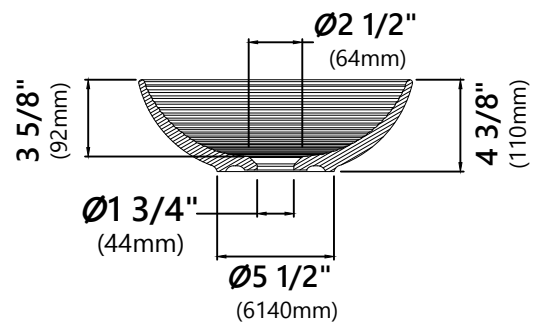

KCV-204

Round Ceramic Bathroom Sink

Sink Dimensions

Dimensions: $\varnothing 13"$ x $4 \frac{3}{8}"$

Features

- Vitreous China
- Round Vessel Sink
- $1 \frac{3}{4}"$ Drain Hole Size
- Without Overflow

Available Colors

Kraus Limited Lifetime Warranty

see website for details www.kraususa.com

PU-20

Pop Up Drain w/o Overflow

Pop Up Dimensions

Dimensions: 8 5/8" x Ø2 3/4"

Features

- Solid Brass Construction
- Ceramic Top
- Connection 1 1/4"
- Designed to Use w/ Above-Counter Vessel Sinks w/o overflow
- Fits Standard 1 3/4" Drain Opening