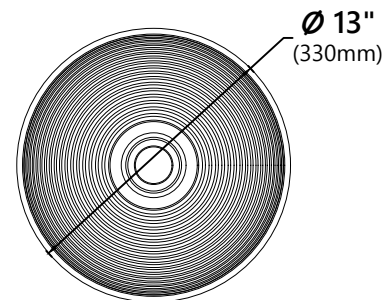

KCV-204

Round Ceramic Bathroom Sink

Sink Dimensions

Dimensions: $\varnothing 13"$ x $4 \frac{3}{8}"$

Features

- Vitreous China
- Round Vessel Sink
- $1 \frac{3}{4}"$ Drain Hole Size
- Without Overflow

Available Colors

Kraus Limited Lifetime Warranty

see website for details www.kraususa.com

PU-20

Pop Up Drain w/o Overflow

Pop Up Dimensions

Dimensions: 8 5/8" x Ø2 3/4"

Features

- Solid Brass Construction
- Ceramic Top
- Connection 1 1/4"
- Designed to Use w/ Above-Counter Vessel Sinks w/o overflow
- Fits Standard 1 3/4" Drain Opening