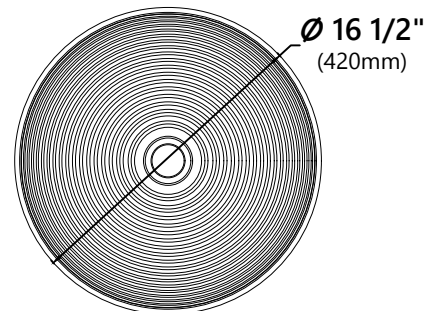

KCV-203

Round Ceramic Bathroom Sink

Sink Dimensions

Dimensions: \varnothing 16 1/2" x 4 3/8"

Features

- Vitreous China
- Round Vessel Sink
- 1 3/4" Drain Hole Size
- Without Overflow

Available Colors

- Glossy White

see website for details www.kraususa.com

PU-20

Pop Up Drain w/o Overflow

Pop Up Dimensions

Dimensions: 8 5/8" x Ø2 3/4"

Features

- Solid Brass Construction
- Ceramic Top
- Connection 1 1/4"
- Designed to Use w/ Above-Counter Vessel Sinks w/o overflow
- Fits Standard 1 3/4" Drain Opening