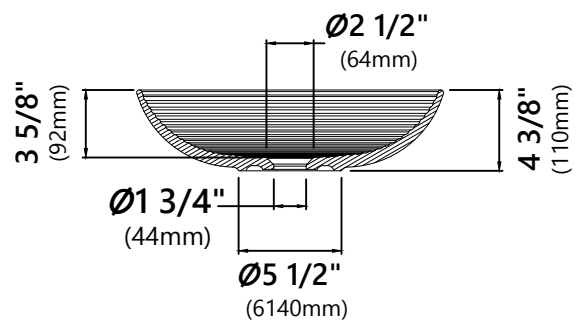

KCV-203

Round Ceramic Bathroom Sink

Sink Dimensions

Dimensions: \varnothing 16 1/2" x 4 3/8"

Features

- Vitreous China
- Round Vessel Sink
- 1 3/4" Drain Hole Size
- Without Overflow

Available Colors

- Glossy White

see website for details www.kraususa.com

PU-20

Pop Up Drain w/o Overflow

Pop Up Dimensions

Dimensions: 8 5/8" x Ø2 3/4"

Features

- Solid Brass Construction
- Ceramic Top
- Connection 1 1/4"
- Designed to Use w/ Above-Counter Vessel Sinks w/o overflow
- Fits Standard 1 3/4" Drain Opening