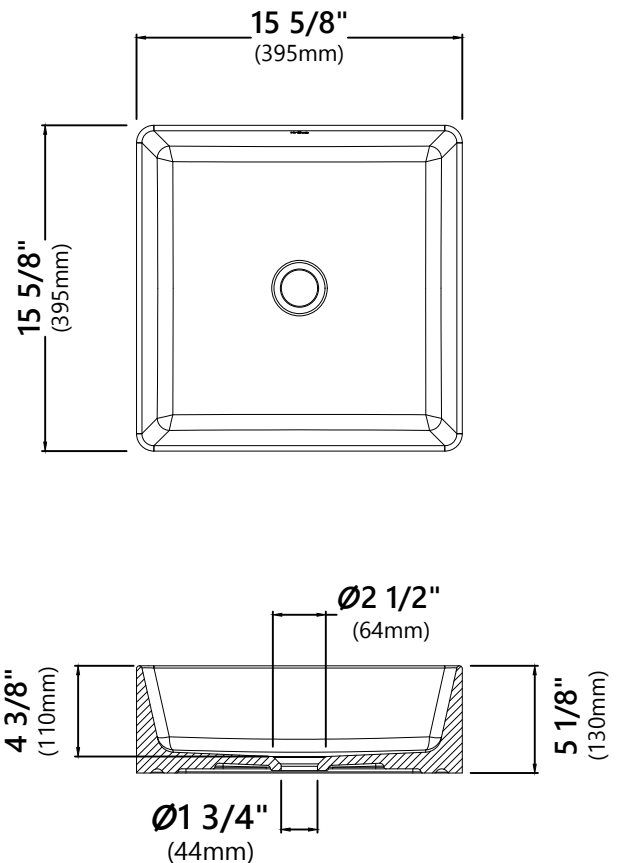

Warranty

Kraus Limited Lifetime Warranty

see website for details www.kraususa.com