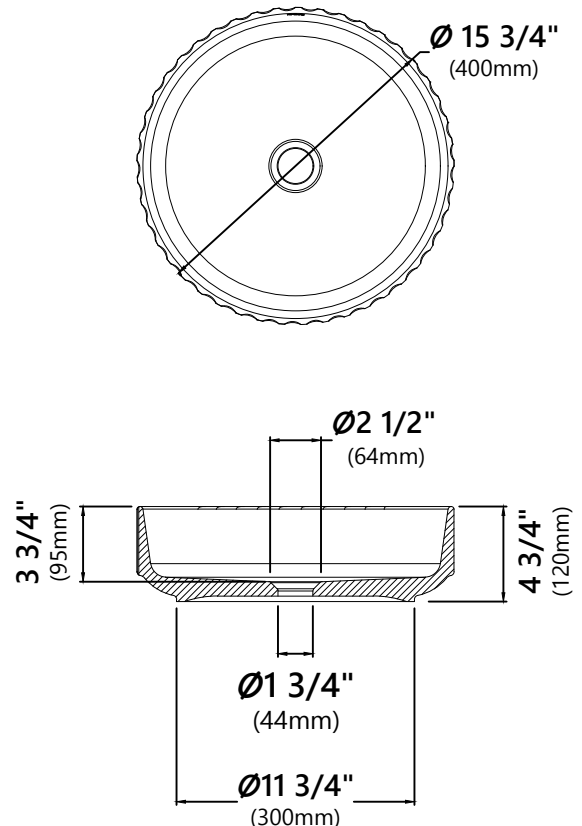

KCV-201

Round Ceramic Bathroom Sink

Sink Dimensions

Dimensions: $\varnothing 15 \frac{3}{4}''$ x $4 \frac{3}{4}''$

Features

- Vitreous China
- Round Vessel Sink
- $1 \frac{3}{4}''$ Drain Hole Size
- Without Overflow

Available Colors

- Glossy White

Optional Accessories

- Pop-Up Drain PU-20

CODES/STANDARDS:

Product Certification

CSA B45.11/IAPMO Z401

ADA

Warranty

Kraus Limited Lifetime Warranty

see website for details www.kraususa.com

PU-20

Pop Up Drain w/o Overflow

Pop Up Dimensions

Dimensions: 8 5/8" x Ø 2 3/4"

Features

- Solid Brass Construction
- Ceramic Top
- Connection 1 1/4"
- Designed to Use w/ Above-Counter Vessel Sinks w/o overflow
- Fits Standard 1 3/4" Drain Opening

Available Colors

- Glossy White
- Glossy Black
- Glossy Beige
- Glossy Gray