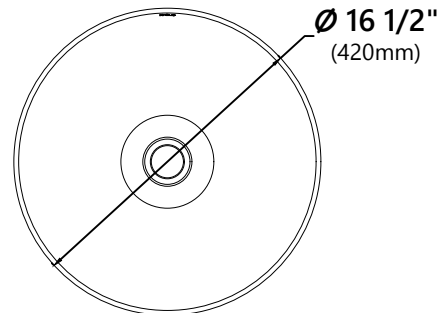

KCV-200

Round Ceramic Bathroom Sink

Sink Dimensions

Dimensions: $\varnothing 16 \frac{1}{2}''$ x $5 \frac{1}{2}''$

Features

- Vitreous China
- Round Vessel Sink
- $1 \frac{3}{4}''$ Drain Hole Size
- Without Overflow

Available Colors

- Glossy White
- Glossy Black
- Glossy Beige
- Glossy Gray

Optional Accessories

- Pop-Up Drain PU-20

CODES/STANDARDS:

Product Certification

CSA B45.11/IAPMO Z401
ADA

Warranty

Kraus Limited Lifetime Warranty

see website for details www.kraususa.com