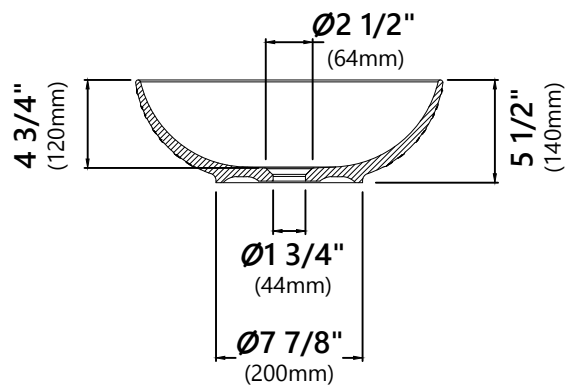

KCV-200

Round Ceramic Bathroom Sink

Sink Dimensions

Dimensions: $\varnothing 16 \frac{1}{2}''$ x $5 \frac{1}{2}''$

Features

- Vitreous China
- Round Vessel Sink
- $1 \frac{3}{4}''$ Drain Hole Size
- Without Overflow

Available Colors

- Glossy White
- Glossy Black
- Glossy Beige
- Glossy Gray

Optional Accessories

- Pop-Up Drain PU-20

CODES/STANDARDS:

Product Certification

CSA B45.11/IAPMO Z401
ADA

Warranty

Kraus Limited Lifetime Warranty

see website for details www.kraususa.com