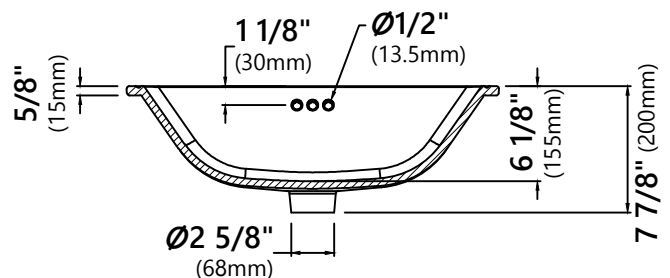

KCU-251

Undermount Ceramic Bathroom Sink

Sink Dimensions

Overall Dimensions: 23 1/4" x 16 1/2" x 7 7/8"

Bowl Dimensions: 21" x 14 3/8"

Sink Depth: 6 1/8"

Features

- Vitreous China
- Rectangular Vessel Sink
- 1 3/4" Drain Hole Size
- With Overflow

Available Colors

- Gloss White

Accessories Included

- Mounting Hardware
- Template

Optional Accessories

- Pop-Up Drain PU-11 & PU-16

CODES/STANDARDS:

Product Certification

cUPC

ADA

Warranty

Kraus Limited Lifetime Warranty

see website for details www.kraususa.com