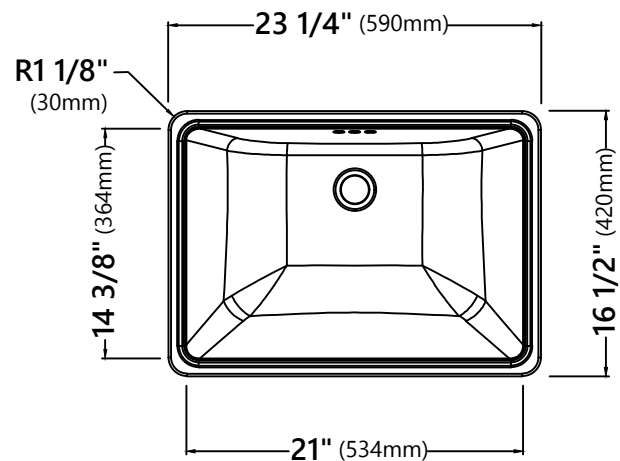

KCU-251

Undermount Ceramic Bathroom Sink

Sink Dimensions

Overall Dimensions: 23 1/4" x 16 1/2" x 7 7/8"

Bowl Dimensions: 21" x 14 3/8"

Sink Depth: 6 1/8"

Features

- Vitreous China
- Rectangular Vessel Sink
- 1 3/4" Drain Hole Size
- With Overflow

Available Colors

- Gloss White

Accessories Included

- Mounting Hardware
- Template

Optional Accessories

- Pop-Up Drain PU-11 & PU-16

CODES/STANDARDS:

Product Certification

cUPC

ADA

Warranty

Kraus Limited Lifetime Warranty

see website for details www.kraususa.com