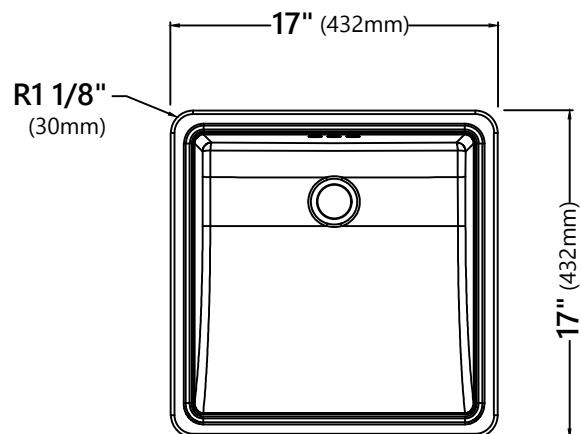

KCU-231

Undermount Ceramic Bathroom Sink

Sink Dimensions

Overall Dimensions: 17" x 17" x 7 1/2"

Bowl Dimensions: 14 1/2" x 14 1/2"

Sink Depth: 6"

Features

- Vitreous China
- Square Vessel Sink
- 1 3/4" Drain Hole Size
- With Overflow

Available Colors

- Matte White

Accessories Included

- Mounting Hardware
- Template

Optional Accessories

- Pop-Up Drain PU-11 & PU-16

CODES/STANDARDS:

Product Certification

cUPC

ADA

Warranty

Kraus Limited Lifetime Warranty

see website for details www.kraususa.com