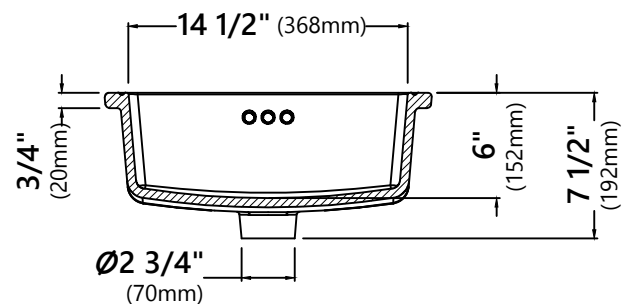

KCU-231

Undermount Ceramic Bathroom Sink

Sink Dimensions

Overall Dimensions: 17" x 17" x 7 1/2"

Bowl Dimensions: 14 1/2" x 14 1/2"

Sink Depth: 6"

Features

- Vitreous China
- Square Vessel Sink
- 1 3/4" Drain Hole Size
- With Overflow

Available Colors

- Matte White

Accessories Included

- Mounting Hardware
- Template

Optional Accessories

- Pop-Up Drain PU-11 & PU-16

CODES/STANDARDS:

Product Certification

cUPC

ADA

Warranty

Kraus Limited Lifetime Warranty

see website for details www.kraususa.com