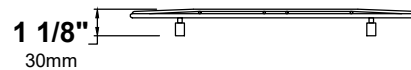

KBG-32

Stainless Steel Kitchen Sink Bottom Grid

Grid Dimensions

Overall Dimensions: 15" x 12 5/8" x 1 1/8"

Features

- Commercial grade stainless steel construction
- Fits in bowl of KBU-32 kitchen sink
- Protects bottom of sink from daily wear and tear
- Rubber feet provide additional protection

Warranty

Kraus One Year Limited Warranty

see website for details www.kraususa.com