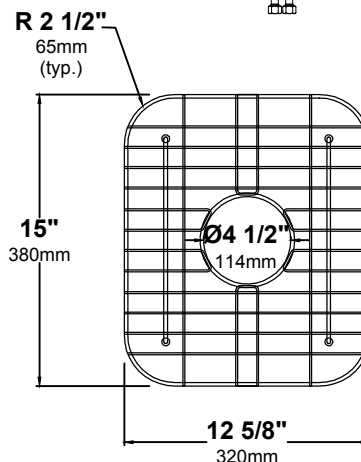

ALL-IN-ONE KITCHEN SET / KCA-1200

Undermount Double Bowl Stainless Steel Kitchen Sink,
Commercial Pull-Down Faucet in Stainless Steel,
Two Stainless Steel Grids, Two Stainless Steel Strainers

Kräus®

SPECIFICATION SHEET

INCLUDED WITH COMBO

- Kitchen Faucet KPF-1610SS
- Kitchen Sink KBU32
- Strainer ST-1 (2)
- Grid Model No. KBG-32 (2)
- Installation Template
- Mounting Hardware

SINK FEATURES

- 16 Gauge Stainless Steel Construction
- Undermount Double Bowl Sink
- Required Minimum Cabinet Size: 36"
- 3 1/2" Drain Opening

FAUCET FEATURES

- Solid Brass Construction
- Single Hole Mounting
- 180° Swivel Spout
- Pull Down
- 1.8gpm Flow Rate
- Spray and Stream Functions

GRID FEATURES

- Commercial grade Stainless Steel Construction
- Protects bottom of sink from daily wear and tear
- Rubber feet provide additional protection

STRAINER FEATURES

- Premium Stainless Steel construction
- Fits Standard 3 1/2" or 4" Drain Opening
- Open/Close Stopper Prevents Debris from Clogging Drain Pipe

CODES/STANDARDS:

Sink Certification

cUPC (ASME A112.19.3/CSA B45.4)

Faucet Certification

cUPC, ASME A112.18.1/CSA B125.1, NSF/ANSI Standard 61 certified by IAPMO, NSF/ANSI Standard 372 certified by IAPMO, MASS, CEC, DOE, ADA

Kraus Lifetime Limited Warranty:
See website for details www.kraususa.com

Kraus USA Customer Service
1.800.775.0703 | customerservice@kraususa.com

REV. January 17, 2019