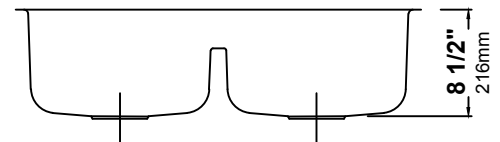

ALL-IN-ONE KITCHEN SET / KCA-1200

Undermount Double Bowl Stainless Steel Kitchen Sink,
Commercial Pull-Down Faucet in Stainless Steel,
Two Stainless Steel Grids, Two Stainless Steel Strainers

Kräus®

SPECIFICATION SHEET

INCLUDED WITH COMBO

- Kitchen Faucet KPF-1610SS
- Kitchen Sink KBU32
- Strainer ST-1 (2)
- Grid Model No. KBG-32 (2)
- Installation Template
- Mounting Hardware

SINK FEATURES

- 16 Gauge Stainless Steel Construction
- Undermount Double Bowl Sink
- Required Minimum Cabinet Size: 36"
- 3 1/2" Drain Opening

FAUCET FEATURES

- Solid Brass Construction
- Single Hole Mounting
- 180° Swivel Spout
- Pull Down
- 1.8gpm Flow Rate
- Spray and Stream Functions

GRID FEATURES

- Commercial grade Stainless Steel Construction
- Protects bottom of sink from daily wear and tear
- Rubber feet provide additional protection

STRAINER FEATURES

- Premium Stainless Steel construction
- Fits Standard 3 1/2" or 4" Drain Opening
- Open/Close Stopper Prevents Debris from Clogging Drain Pipe

CODES/STANDARDS:

Sink Certification

cUPC (ASME A112.19.3/CSA B45.4)

Faucet Certification

cUPC, ASME A112.18.1/CSA B125.1, NSF/ANSI Standard 61 certified by IAPMO, NSF/ANSI Standard 372 certified by IAPMO, MASS, CEC, DOE, ADA

Kraus Lifetime Limited Warranty:
See website for details www.kraususa.com

Kraus USA Customer Service
1.800.775.0703 | customerservice@kraususa.com

REV. January 17, 2019