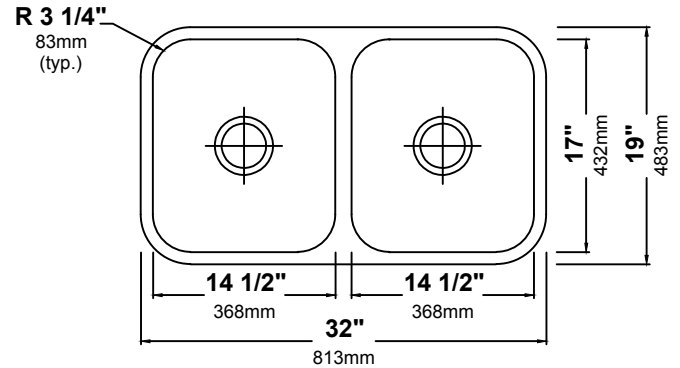

ALL-IN-ONE KITCHEN SET / KCA-1200

Undermount Double Bowl Stainless Steel Kitchen Sink,
Commercial Pull-Down Faucet in Stainless Steel,
Two Stainless Steel Grids, Two Stainless Steel Strainers

Kräus®

SPECIFICATION SHEET

INCLUDED WITH COMBO

- Kitchen Faucet KPF-1610SS
- Kitchen Sink KBU32
- Strainer ST-1 (2)
- Grid Model No. KBG-32 (2)
- Installation Template
- Mounting Hardware

SINK FEATURES

- 16 Gauge Stainless Steel Construction
- Undermount Double Bowl Sink
- Required Minimum Cabinet Size: 36"
- 3 1/2" Drain Opening

FAUCET FEATURES

- Solid Brass Construction
- Single Hole Mounting
- 180° Swivel Spout
- Pull Down
- 1.8gpm Flow Rate
- Spray and Stream Functions

GRID FEATURES

- Commercial grade Stainless Steel Construction
- Protects bottom of sink from daily wear and tear
- Rubber feet provide additional protection

STRAINER FEATURES

- Premium Stainless Steel construction
- Fits Standard 3 1/2" or 4" Drain Opening
- Open/Close Stopper Prevents Debris from Clogging Drain Pipe

CODES/STANDARDS:

Sink Certification

cUPC (ASME A112.19.3/CSA B45.4)

Faucet Certification

cUPC, ASME A112.18.1/CSA B125.1, NSF/ANSI Standard 61 certified by IAPMO, NSF/ANSI Standard 372 certified by IAPMO, MASS, CEC, DOE, ADA

Kraus Lifetime Limited Warranty:
See website for details www.kraususa.com

Kraus USA Customer Service
1.800.775.0703 | customerservice@kraususa.com

REV. January 17, 2019