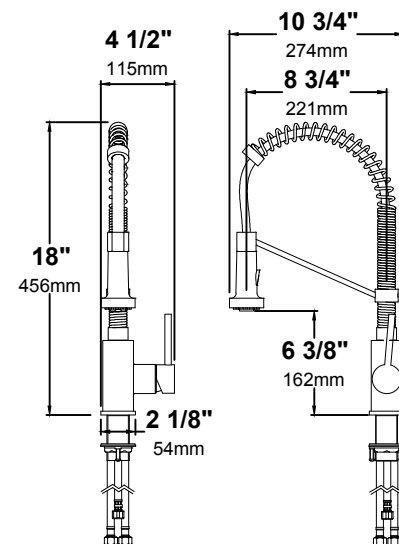

ALL-IN-ONE KITCHEN SET / KCA-1200

Undermount Double Bowl Stainless Steel Kitchen Sink,
Commercial Pull-Down Faucet in Stainless Steel,
Two Stainless Steel Grids, Two Stainless Steel Strainers

Kräus®

SPECIFICATION SHEET

INCLUDED WITH COMBO

- Kitchen Faucet KPF-1610SS
- Kitchen Sink KBU32
- Strainer ST-1 (2)
- Grid Model No. KBG-32 (2)
- Installation Template
- Mounting Hardware

SINK FEATURES

- 16 Gauge Stainless Steel Construction
- Undermount Double Bowl Sink
- Required Minimum Cabinet Size: 36"
- 3 1/2" Drain Opening

FAUCET FEATURES

- Solid Brass Construction
- Single Hole Mounting
- 180° Swivel Spout
- Pull Down
- 1.8gpm Flow Rate
- Spray and Stream Functions

GRID FEATURES

- Commercial grade Stainless Steel Construction
- Protects bottom of sink from daily wear and tear
- Rubber feet provide additional protection

STRAINER FEATURES

- Premium Stainless Steel construction
- Fits Standard 3 1/2" or 4" Drain Opening
- Open/Close Stopper Prevents Debris from Clogging Drain Pipe

CODES/STANDARDS:

Sink Certification

cUPC (ASME A112.19.3/CSA B45.4)

Faucet Certification

cUPC, ASME A112.18.1/CSA B125.1, NSF/ANSI Standard 61 certified by IAPMO, NSF/ANSI Standard 372 certified by IAPMO, MASS, CEC, DOE, ADA

Kraus Lifetime Limited Warranty:
See website for details www.kraususa.com

Kraus USA Customer Service
1.800.775.0703 | customerservice@kraususa.com

REV. January 17, 2019