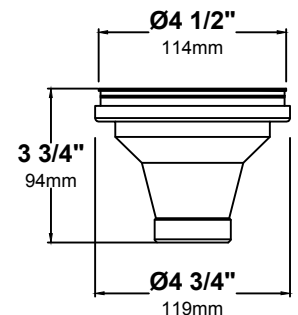

ALL-IN-ONE KITCHEN SET / KCA-1200

Undermount Double Bowl Stainless Steel Kitchen Sink,
Commercial Pull-Down Faucet in Stainless Steel,
Two Stainless Steel Grids, Two Stainless Steel Strainers

Kräus®

SPECIFICATION SHEET

INCLUDED WITH COMBO

- Kitchen Faucet KPF-1610SS
- Kitchen Sink KBU32
- Strainer ST-1 (2)
- Grid Model No. KBG-32 (2)
- Installation Template
- Mounting Hardware

SINK FEATURES

- 16 Gauge Stainless Steel Construction
- Undermount Double Bowl Sink
- Required Minimum Cabinet Size: 36"
- 3 1/2" Drain Opening

FAUCET FEATURES

- Solid Brass Construction
- Single Hole Mounting
- 180° Swivel Spout
- Pull Down
- 1.8gpm Flow Rate
- Spray and Stream Functions

GRID FEATURES

- Commercial grade Stainless Steel Construction
- Protects bottom of sink from daily wear and tear
- Rubber feet provide additional protection

STRAINER FEATURES

- Premium Stainless Steel construction
- Fits Standard 3 1/2" or 4" Drain Opening
- Open/Close Stopper Prevents Debris from Clogging Drain Pipe

CODES/STANDARDS:

Sink Certification

cUPC (ASME A112.19.3/CSA B45.4)

Faucet Certification

cUPC, ASME A112.18.1/CSA B125.1, NSF/ANSI Standard 61 certified by IAPMO, NSF/ANSI Standard 372 certified by IAPMO, MASS, CEC, DOE, ADA

Kraus Lifetime Limited Warranty:
See website for details www.kraususa.com

Kraus USA Customer Service
1.800.775.0703 | customerservice@kraususa.com

REV. January 17, 2019