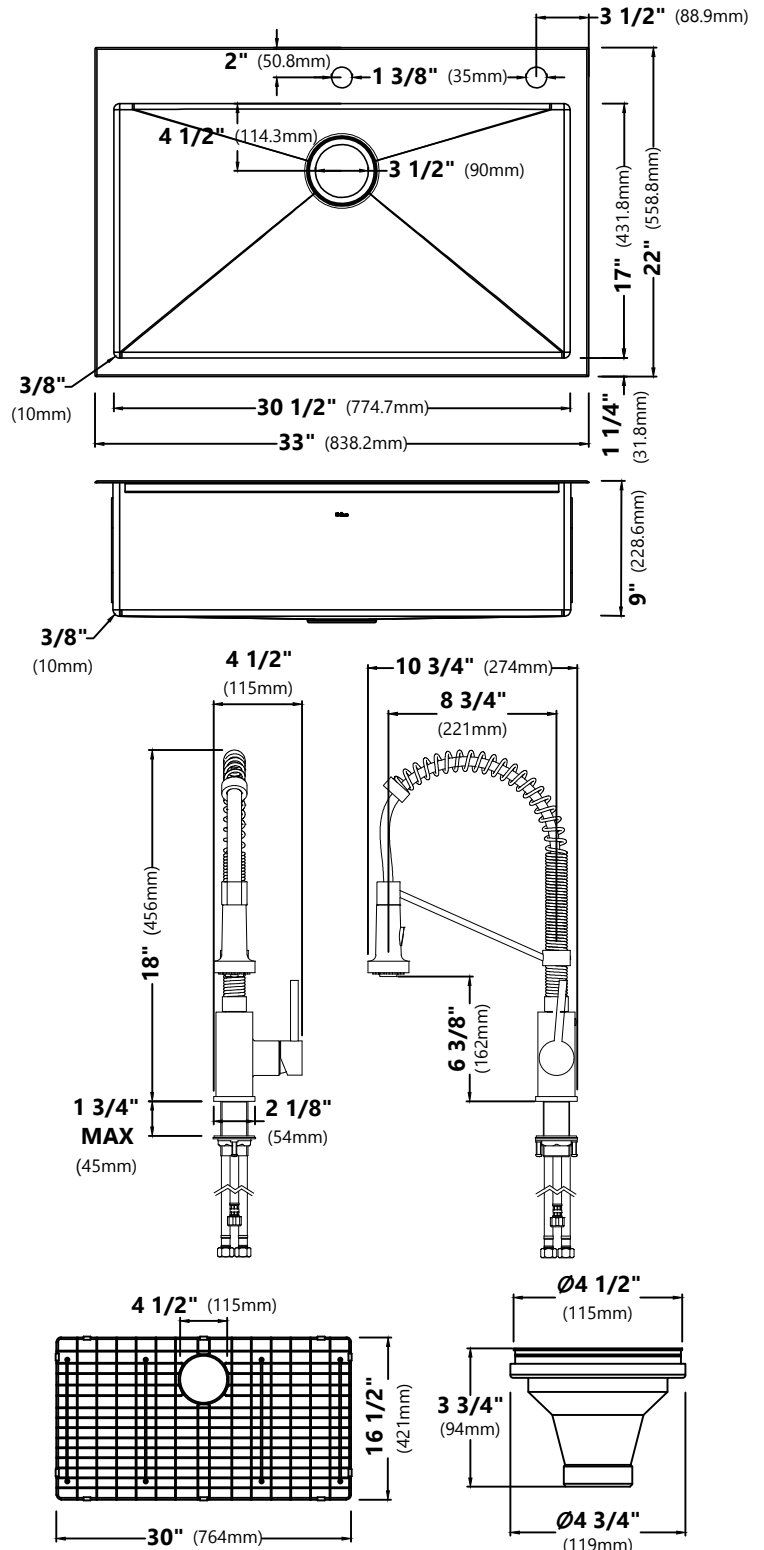

ALL-IN-ONE KITCHEN SET / KCA-1102

Dual Mount Single Bowl Stainless Steel Kitchen Sink, Commercial Pull-Down Faucet in Stainless Steel Finish, Stainless Steel Grid, Stainless Steel Strainer

Kräus®

SPECIFICATION SHEET

INCLUDED WITH COMBO

- Faucet KPF-1610SS
- Kitchen Sink KHT400-33
- Strainer ST-1
- Grid Model No. KBG-T400-33
- Installation Template
- Mounting Hardware

SINK FEATURES

- 18 Gauge Stainless Steel Construction
- Dual Mount Single Bowl Sink
- Required Minimum Cabinet Size: 36"
- 3 1/2" Drain Opening

FAUCET FEATURES

- Solid Brass Construction
- Single Hole Mounting
- 180° Swivel Spout
- Pull Down
- 1.8gpm Flow Rate
- Spray and Stream Functions

GRID FEATURES

- Commercial grade Stainless Steel Construction
- Protects bottom of sink from daily wear and tear
- Rubber feet provide additional protection

STRAINER FEATURES

- Premium Stainless Steel construction
- Fits Standard 3 1/2" or 4" Drain Opening
- Open/Close Stopper Prevents Debris from Clogging Drain Pipe

CODES/STANDARDS:

Sink Certification

cUPC (ASME A112.19.3/CSA B45.4)

Faucet Certification

cUPC, ASME A112.18.1/CSA B125.1, NSF/ANSI Standard 61 certified by IAPMO, NSF/ANSI Standard 372 certified by IAPMO, MASS, CEC, DOE, ADA

Kraus Lifetime Limited Warranty:
See website for details www.kraususa.com

Kraus USA Customer Service
1.800.775.0703 | customerservice@kraususa.com

REV. June 30, 2019