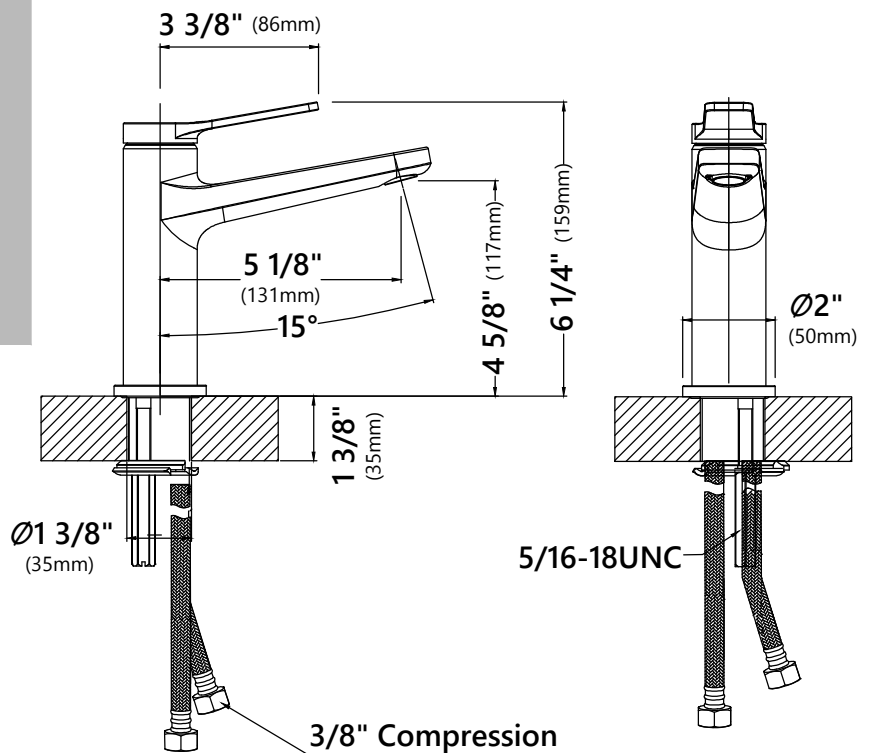

KBF-1401

Single Lever Basin Bathroom Faucet

Faucet Dimensions

Overall Height: 6 1/4"
 Overall Width: 2"
 Spout Height: 4 5/8"
 Spout Reach: 5 1/8"

Features

- Basin Faucet
- Brass Body
- Lead Free Brass Waterway
- Flow Rate 1.2gpm (4.5L/min) @ 60 psi
- 25mm Ceramic Cartridge
- 23 5/8" Integrated Nylon Waterlines
- Adjustable Soft Touch Silicone Aerator
- Dome Shaped Screen Washer
- Connections 3/8"
- Max Deck Thickness: 1 1/2"
- TPI of Aerator - M24*1

Warranty

Kraus Limited Lifetime Warranty
 see website for details www.kraususa.com

PU-11

Pop Up Drain with Overflow

Pop Up Dimensions

Dimensions: 8 5/8" x Ø2 5/8"

Features

- Metal Construction
- Connection 1 1/4"
- Designed to Use w/ Above-Counter Vessel Sinks with Overflow
- Fits Standard 1 3/4" Drain Opening