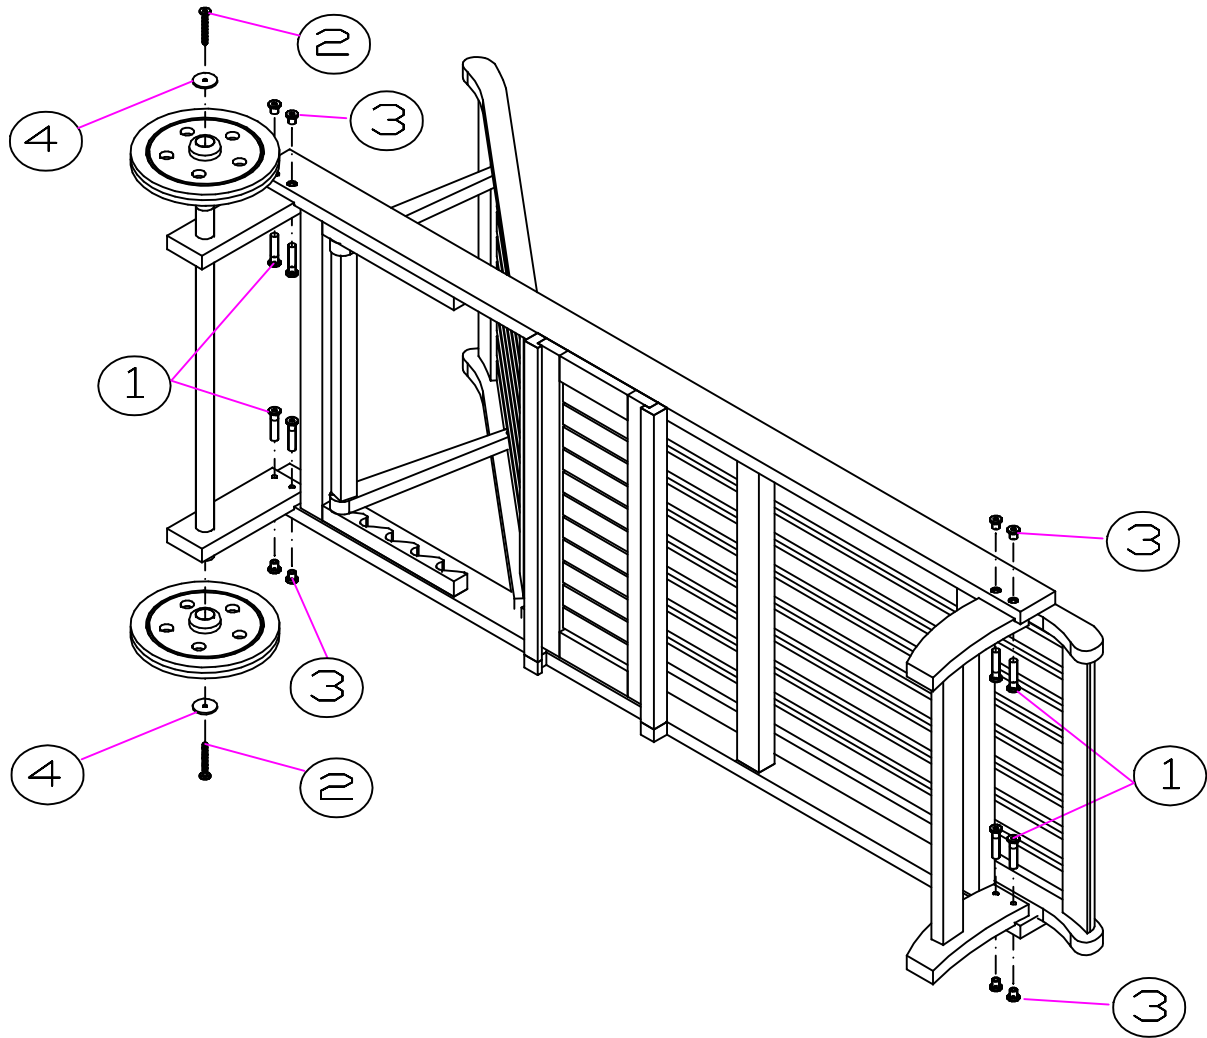

# Assembly Instruction :HLSL581

## DESCRIPTION

①		Bolt M8x40	:8Pcs
②		Wooden Screw M6x40	:2 Pcs
③		Screw Nut M8x9	:8 Pcs
④		Buffer	:2 Pcs
*		Allen Key	:2 Pcs