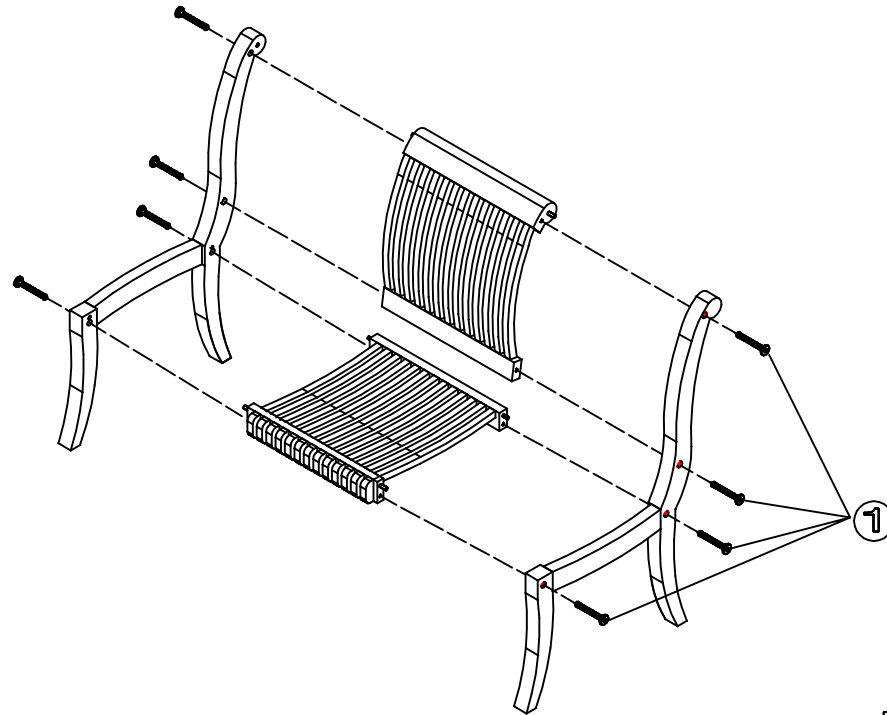

ASSEMBLY INSTRUCTION HLC200B

DESCRIPTION

- | | | | |
|---|---|--------------------|---------|
| ① |  | Wooden Screw M7x70 | : 08Pcs |
| * |  | Allen Key M4 | : 02Pcs |