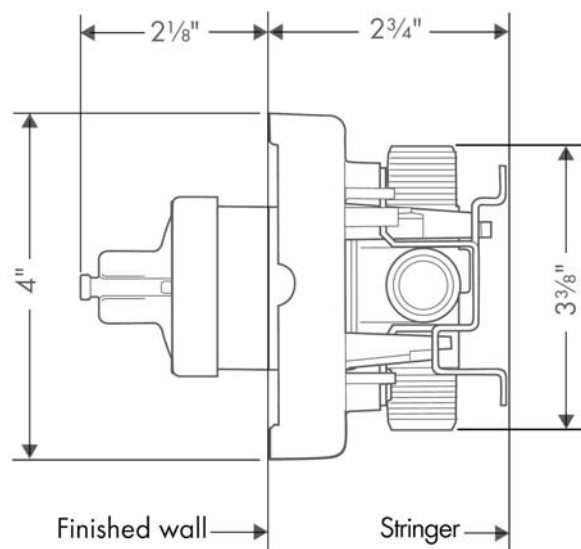

Rough, Pressure Balance with Service Stops

Finishes : n.a. Part no. : 04121181

Description

Features

- 1/2" NPT

Item details

Compliance

Product image

Scale drawing

Rough, Pressure Balance with Service Stops
 Finishes : n.a. Part no. : 04121181

Exploded drawing

Year of production: >10/08

1
 The cartridge is included with the trim kit.
 La cartouche est comprise avec le jeu de garniture.
 El cartucho está incluido en el juego de la pieza exterior.

Rough, Pressure Balance with Service Stops

Finishes : n.a. Part no. : 04121181

Spare parts list

Year of production: >10/08

Pos.	Description	Part no.	Price	PU
1	cartridge, assy	88727000	-	1