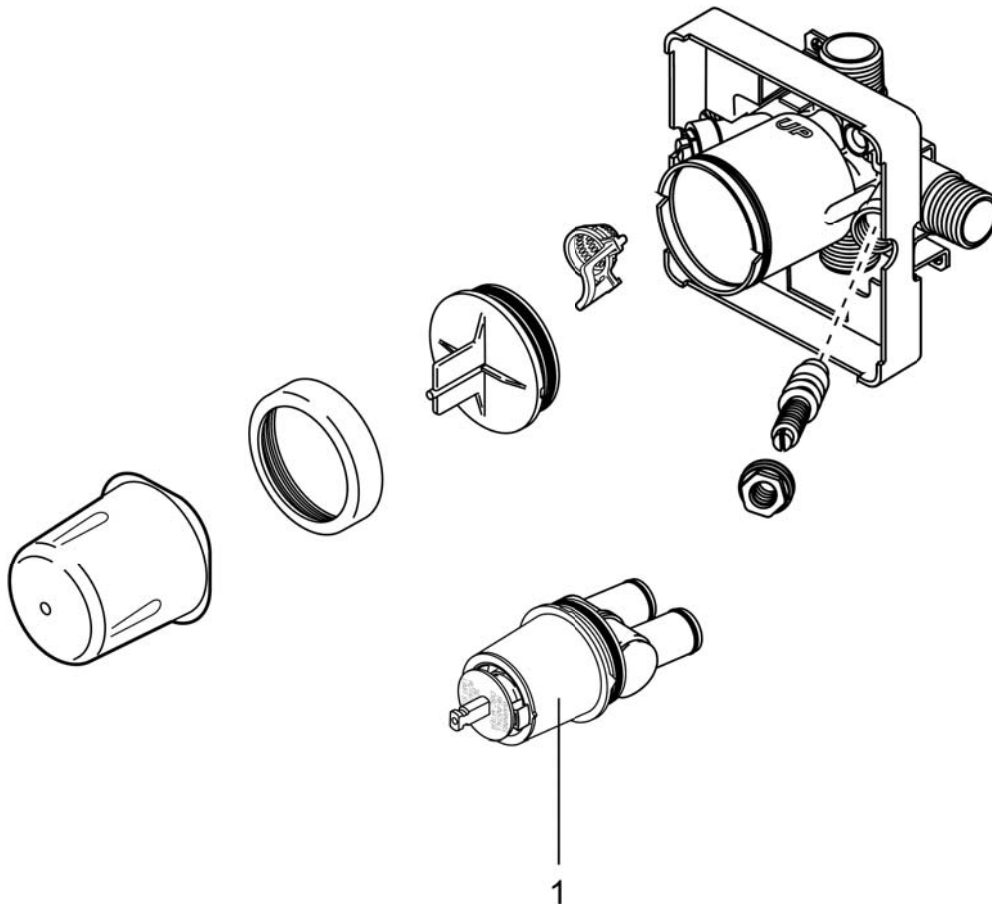

Rough, Pressure Balance with Service Stops

Finishes : n.a. Part no. : 04121181

Description

Features

- 1/2" NPT

Item details

Compliance

Product image

Scale drawing

Rough, Pressure Balance with Service Stops
 Finishes : n.a. Part no. : 04121181

Exploded drawing

Year of production: >10/08

1
 The cartridge is included with the trim kit.
 La cartouche est comprise avec le jeu de garniture.
 El cartucho está incluido en el juego de la pieza exterior.

Rough, Pressure Balance with Service Stops

Finishes : n.a. Part no. : 04121181

Spare parts list

Year of production: >10/08

Pos.	Description	Part no.	Price	PU
1	cartridge, assy	88727000	-	1