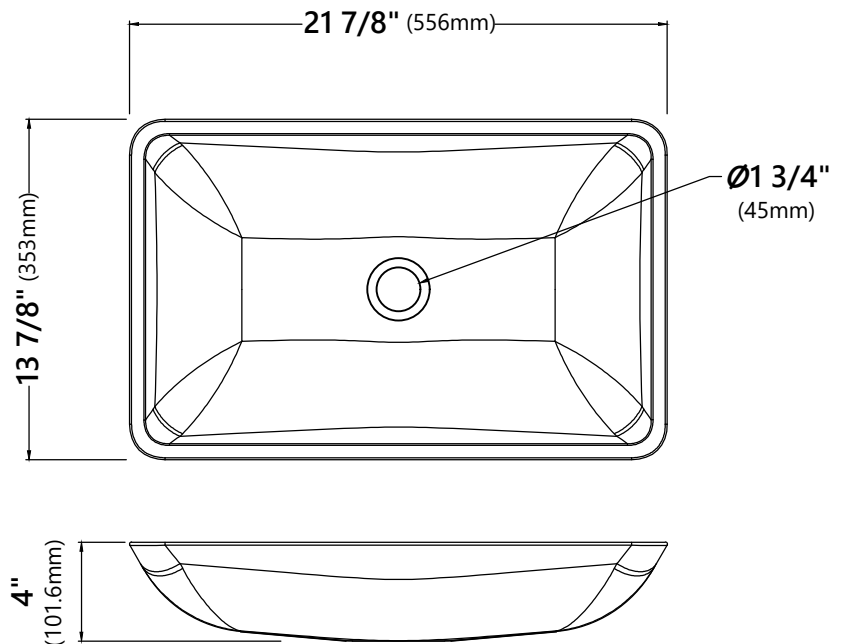

Warranty

Kraus Limited Lifetime Warranty

see website for details www.kraususa.com