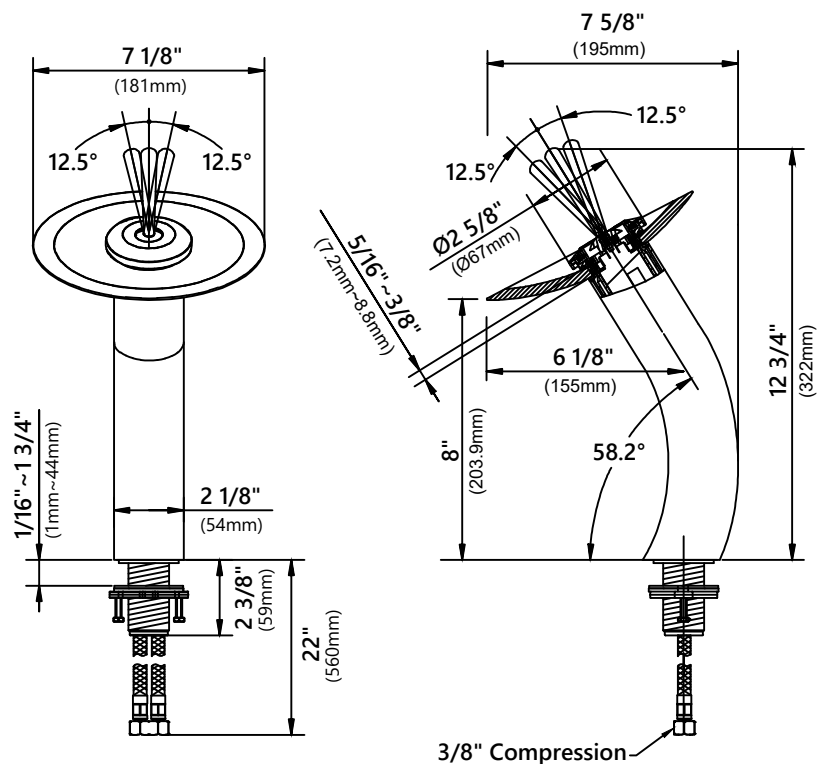

Warranty

Kraus Limited Lifetime Warranty
see website for details www.kraususa.com

KGW-1700

Waterfall Bathroom Faucet

Faucet Dimensions

Overall Height: 12 3/4"
 Overall Width: 7 1/8"
 Spout Height: 8"
 Spout Reach: 6 1/8"

Features

- Metal Body
- Lead Free Brass Waterway
- 35mm Ceramic Cartridge
- Single Hole Installation
- Flow Rate 2.2gpm (8.3L/min) @ 60 psi
- 32.5" Nylon Waterlines

Accessories Included

- Hex Wrench

Optional Accessories

Warranty

Kraus Limited Lifetime Warranty
 see website for details www.kraususa.com

MR-1 Mounting Ring

Mounting Ring Dimensions

Overall Dimensions: $\varnothing 3 \frac{1}{8}''$ x $\frac{3}{8}''$

Features

- Brass Construction
- Designed to Use with Above Counter Vessel Sinks without Overflow
- Fits Standard Drain Assembly without Overflow

Dimensions: 8 5/8" x Ø2 5/8"

Features

- Metal Construction
- Connection 1 1/4"
- Designed to Use w/ Above-Counter Vessel Sinks without overflow
- Fits Standard 1 3/4" Drain Opening

Available Colors

- Satin Nickel
- Gold
- Oil Rubbed Bronze
- Chrome
- Brushed Gold
- Matte Black