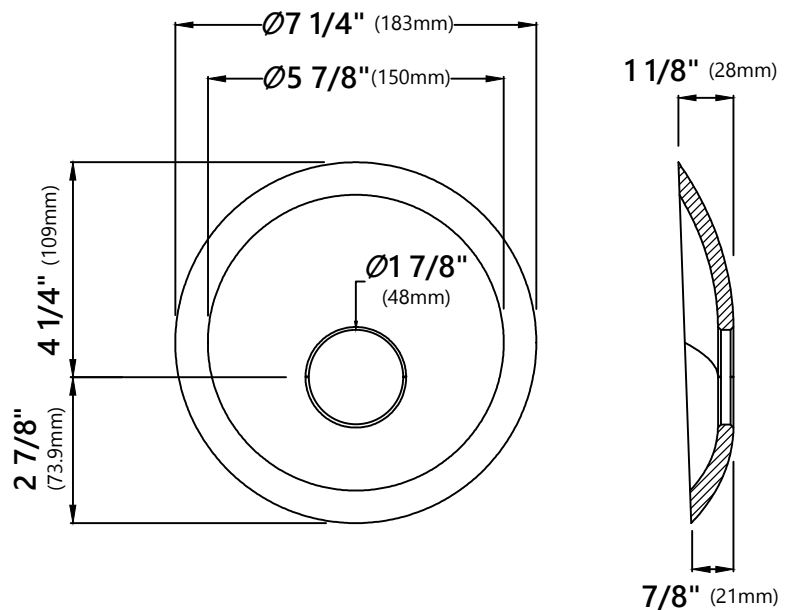

GV-150-19mm

Ares Glass Vessel Sink

Sink Dimensions

Dimensions: Ø17" x 6"

Features

- Solid Tempered Glass
- Vessel Sink
- 19mm Glass Thickness
- 34mm Rim Thickness
- 1 3/4" Drain Hole Size
- Without Overflow

Glass Disk Dimensions

Overall Dimensions: $\varnothing 7 \frac{1}{4}''$ x $1 \frac{1}{8}''$

Features

- Tempered Glass Construction
- For Use with KGW-1700 Waterfall Faucet

Available Colors

- Clear
- Frosted
- Clear Brown
- Clear Black
- Clear Red
- Green
- Blue
- Copper
- Brown

Warranty

Kraus Limited Lifetime Warranty
see website for details www.kraususa.com

KGW-1700

Waterfall Bathroom Faucet

Faucet Dimensions

Overall Height: 12 3/4"
 Overall Width: 7 1/8"
 Spout Height: 8"
 Spout Reach: 6 1/8"

Dimensions: 8 5/8" x Ø2 5/8"

Features

- Metal Construction
- Connection 1 1/4"
- Designed to Use w/ Above-Counter Vessel Sinks without overflow
- Fits Standard 1 3/4" Drain Opening

Available Colors

- Satin Nickel
- Gold
- Oil Rubbed Bronze
- Chrome
- Brushed Gold
- Matte Black