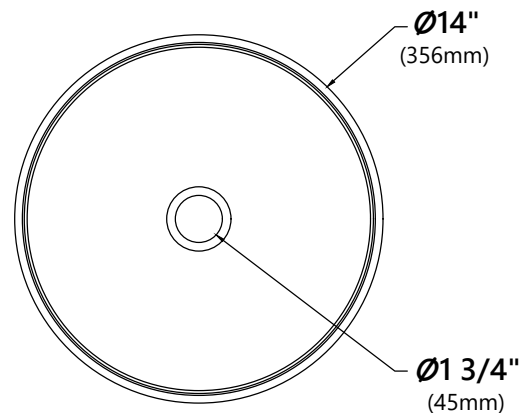

Warranty

Kraus Limited Lifetime Warranty

see website for details www.kraususa.com