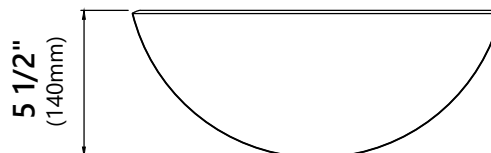

Warranty

Kraus Limited Lifetime Warranty

see website for details www.kraususa.com