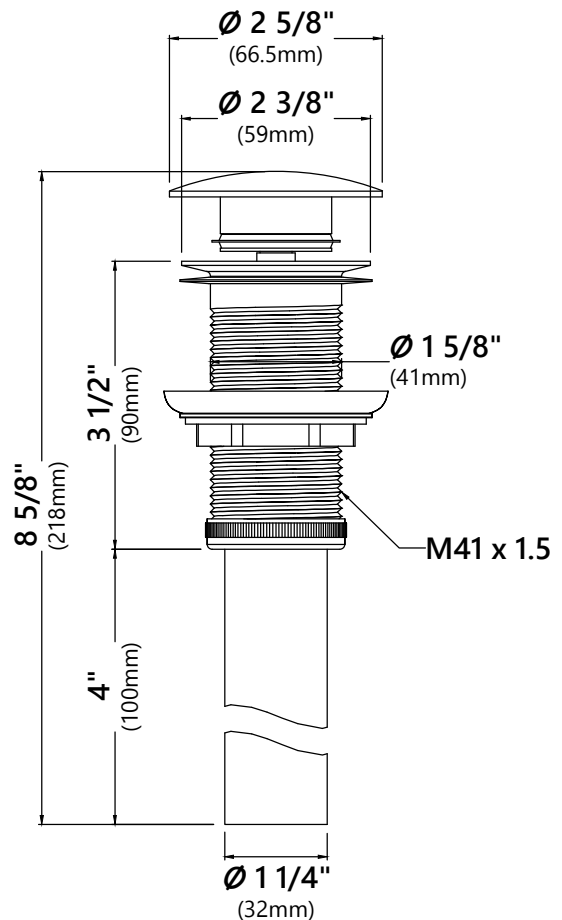

PU-10

Pop Up Drain w/o Overflow

Pop Up Dimensions

Dimensions: 8 5/8" x Ø2 5/8"

Features

- Metal Construction
- Connection 1 1/4"
- Designed to Use w/ Above-Counter Vessel Sinks without overflow
- Fits Standard 1 3/4" Drain Opening

Available Colors

- Satin Nickel
- Gold
- Oil Rubbed Bronze
- Chrome
- Brushed Gold
- Matte Black

CODES/STANDARDS:

Product Certification
cUPC

Warranty

Kraus Limited Lifetime Warranty

see website for details www.kraususa.com