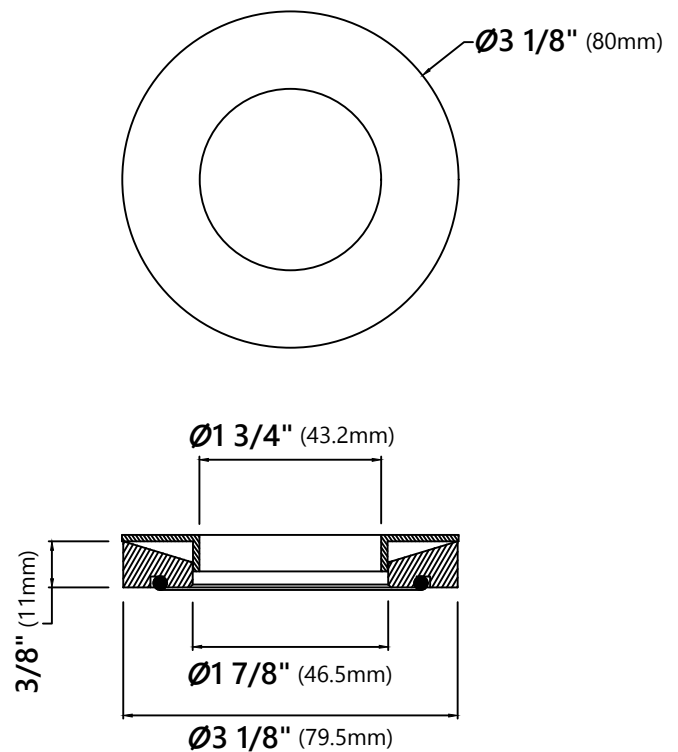

Warranty

Kraus Limited Lifetime Warranty

see website for details www.kraususa.com