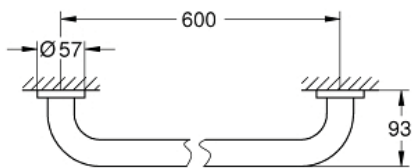

ESSENTIALS
MODEL # 40794001

Pure Freude
an Wasser

GROHE

ADA

Product Description:
ESSENTIALS

Standard Specification:

- Material: Metal
- 657 mm (functional length 600 mm)
- Concealed fastening
- **GROHE StarLight** chrome finish