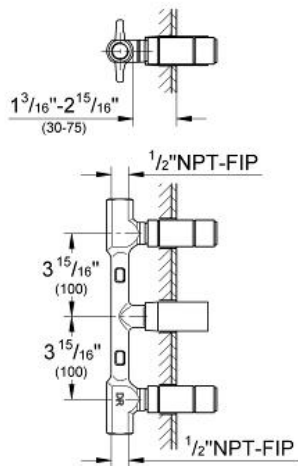

Two-Handle Bathroom Sink Valve

MODEL # 33885000

Pure Freude
an Wasser

GROHE

Product Description:

Two-Handle Bathroom Sink Valve

Standard Specification:

- Wall installation
- **GROHE StarLight** chrome finish
- GROHE SilkMove ceramic cartridge
- 1/2" NPT Female Inlets
- 8" On-Center Rough-In Valve
- Cast Brass Construction