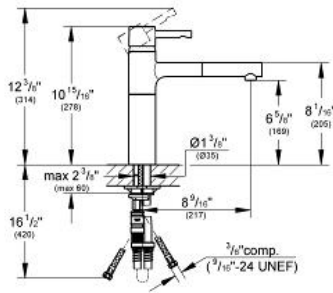

ESSENCE  
Single-Handle Kitchen Faucet  
MODEL # 32170000

Pure Freude  
an Wasser

GROHE

ADA

**Product Description:**  
ESSENCE  
Single-Handle Kitchen Faucet

**Standard Specification:**

- Single hole installation
- **GROHE SilkMove** 1.4" (35 mm) ceramic cartridge
- Adjustable flow rate limiter
- Swivel Spout
- **Single Spray Pull-Out**
- Automatic returning
- Integrated non-return valves
- Stainless steel flex lines
- Quick installation system
- Single Lever Handle
- Optional temperature limiter ref. no. 46 375
- Protected against backflow
- Spout Reach 8 9/16"
- Max Flow Rate: 1.75 gpm (6.6 L/min)