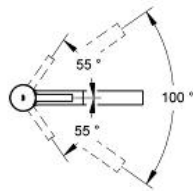

ESSENCE  
Single-Handle Kitchen Faucet  
MODEL # 32170000

Pure Freude  
an Wasser

GROHE

ADA

**Product Description:**  
ESSENCE  
Single-Handle Kitchen Faucet

**Standard Specification:**

- Single hole installation
- **GROHE SilkMove** 1.4" (35 mm) ceramic cartridge
- Adjustable flow rate limiter
- Swivel Spout
- **Single Spray Pull-Out**
- Automatic returning
- Integrated non-return valves
- Stainless steel flex lines
- Quick installation system
- Single Lever Handle
- Optional temperature limiter ref. no. 46 375
- Protected against backflow
- Spout Reach 8 9/16"
- Max Flow Rate: 1.75 gpm (6.6 L/min)